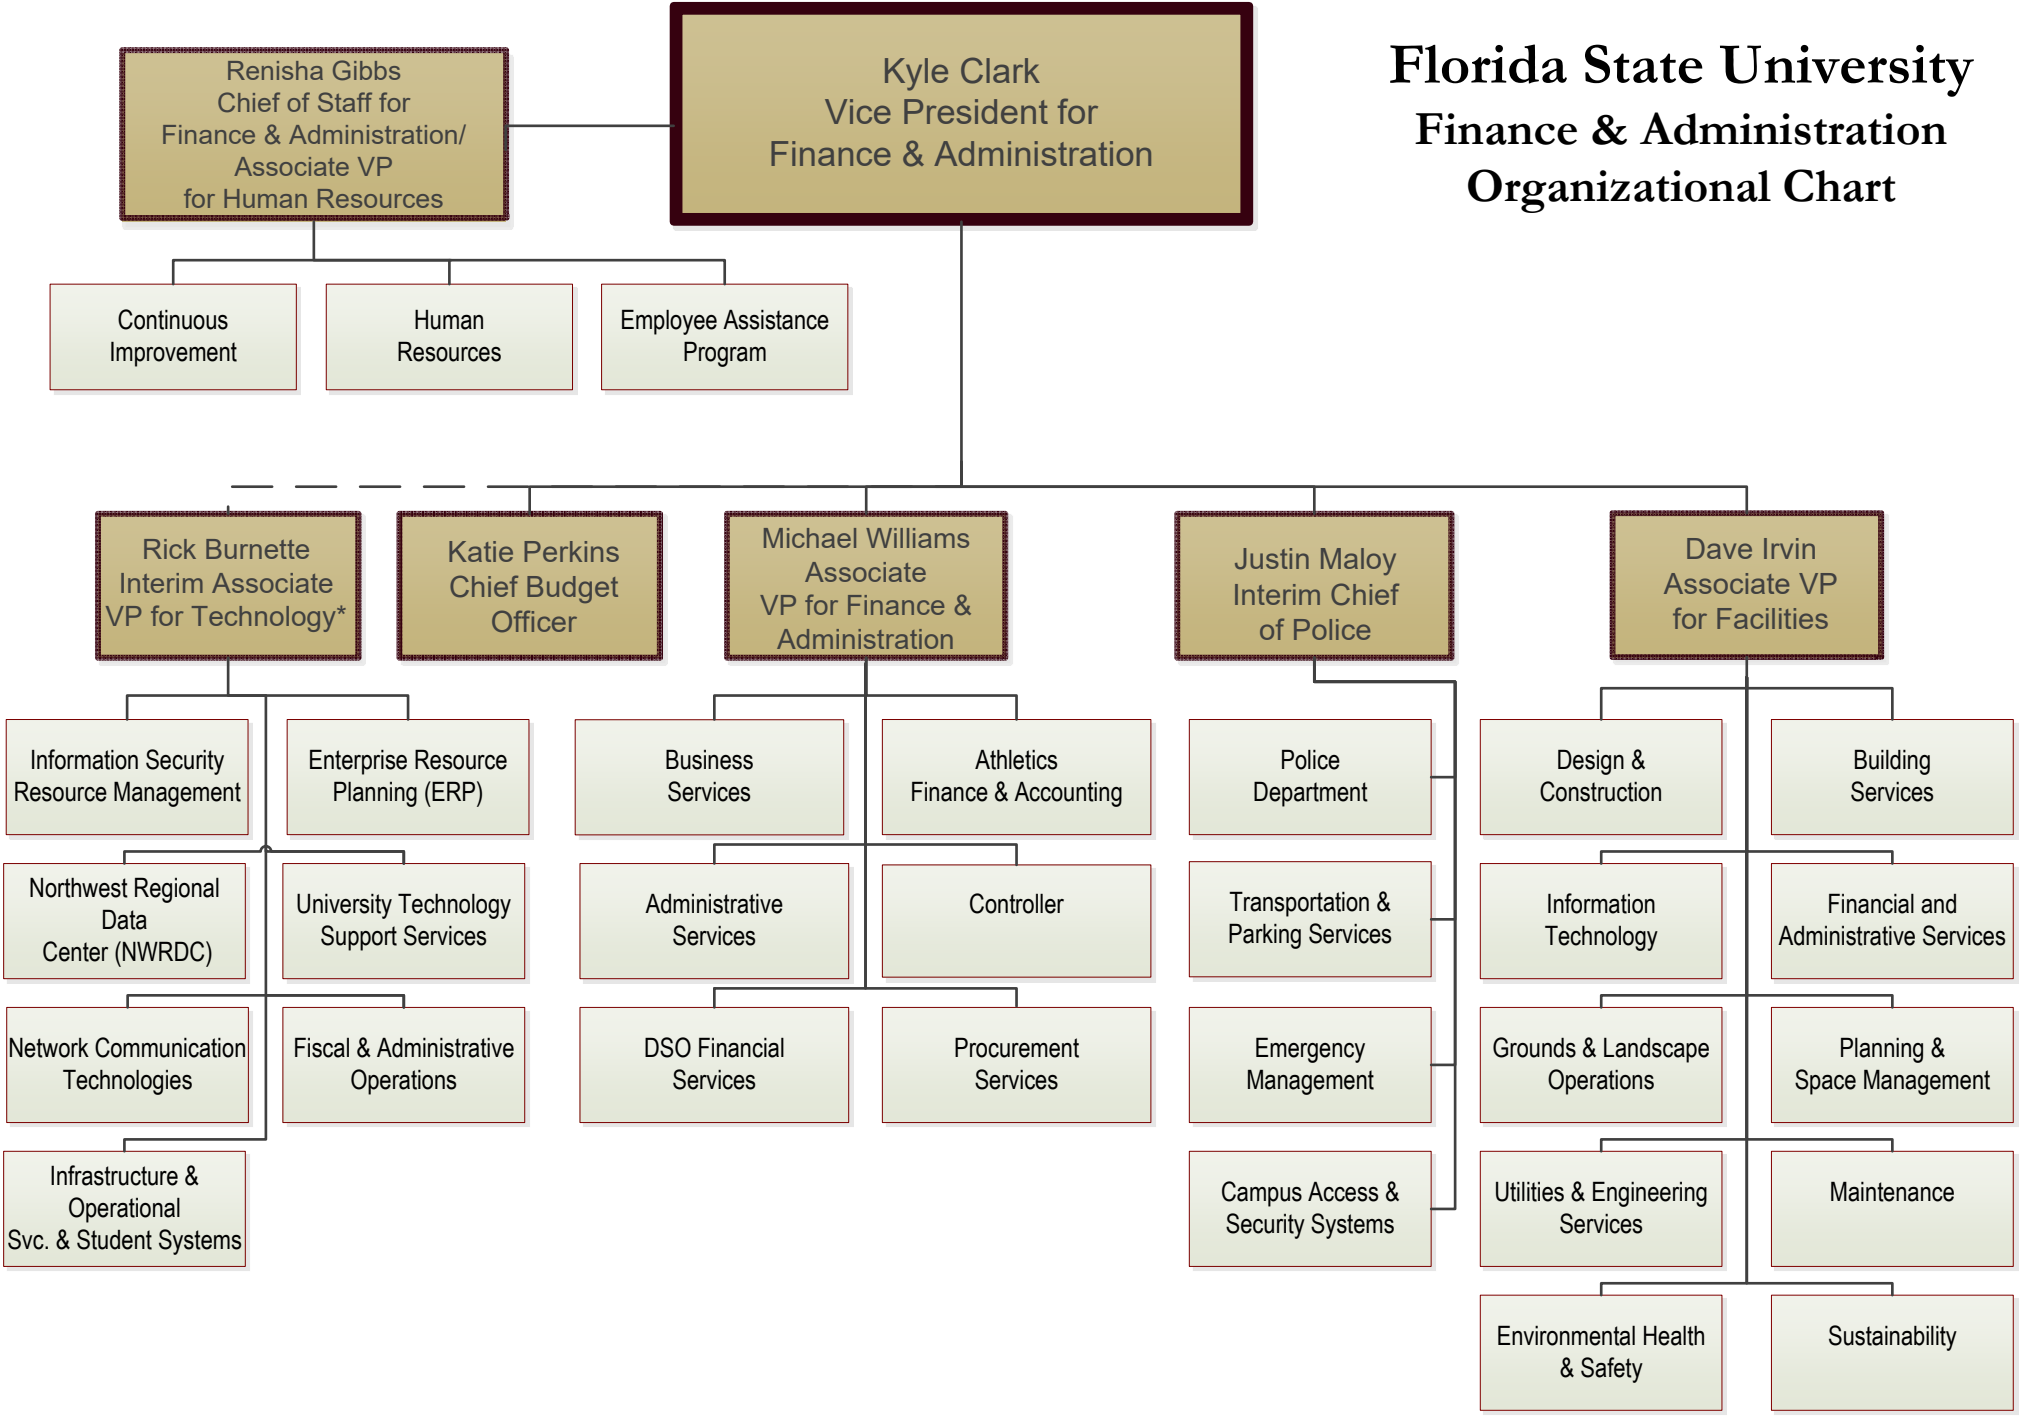

# Florida State University Finance & Administration Organizational Chart

\* Reports to Provost and VP for Academic Affairs, indirectly to VP for Finance & Administration