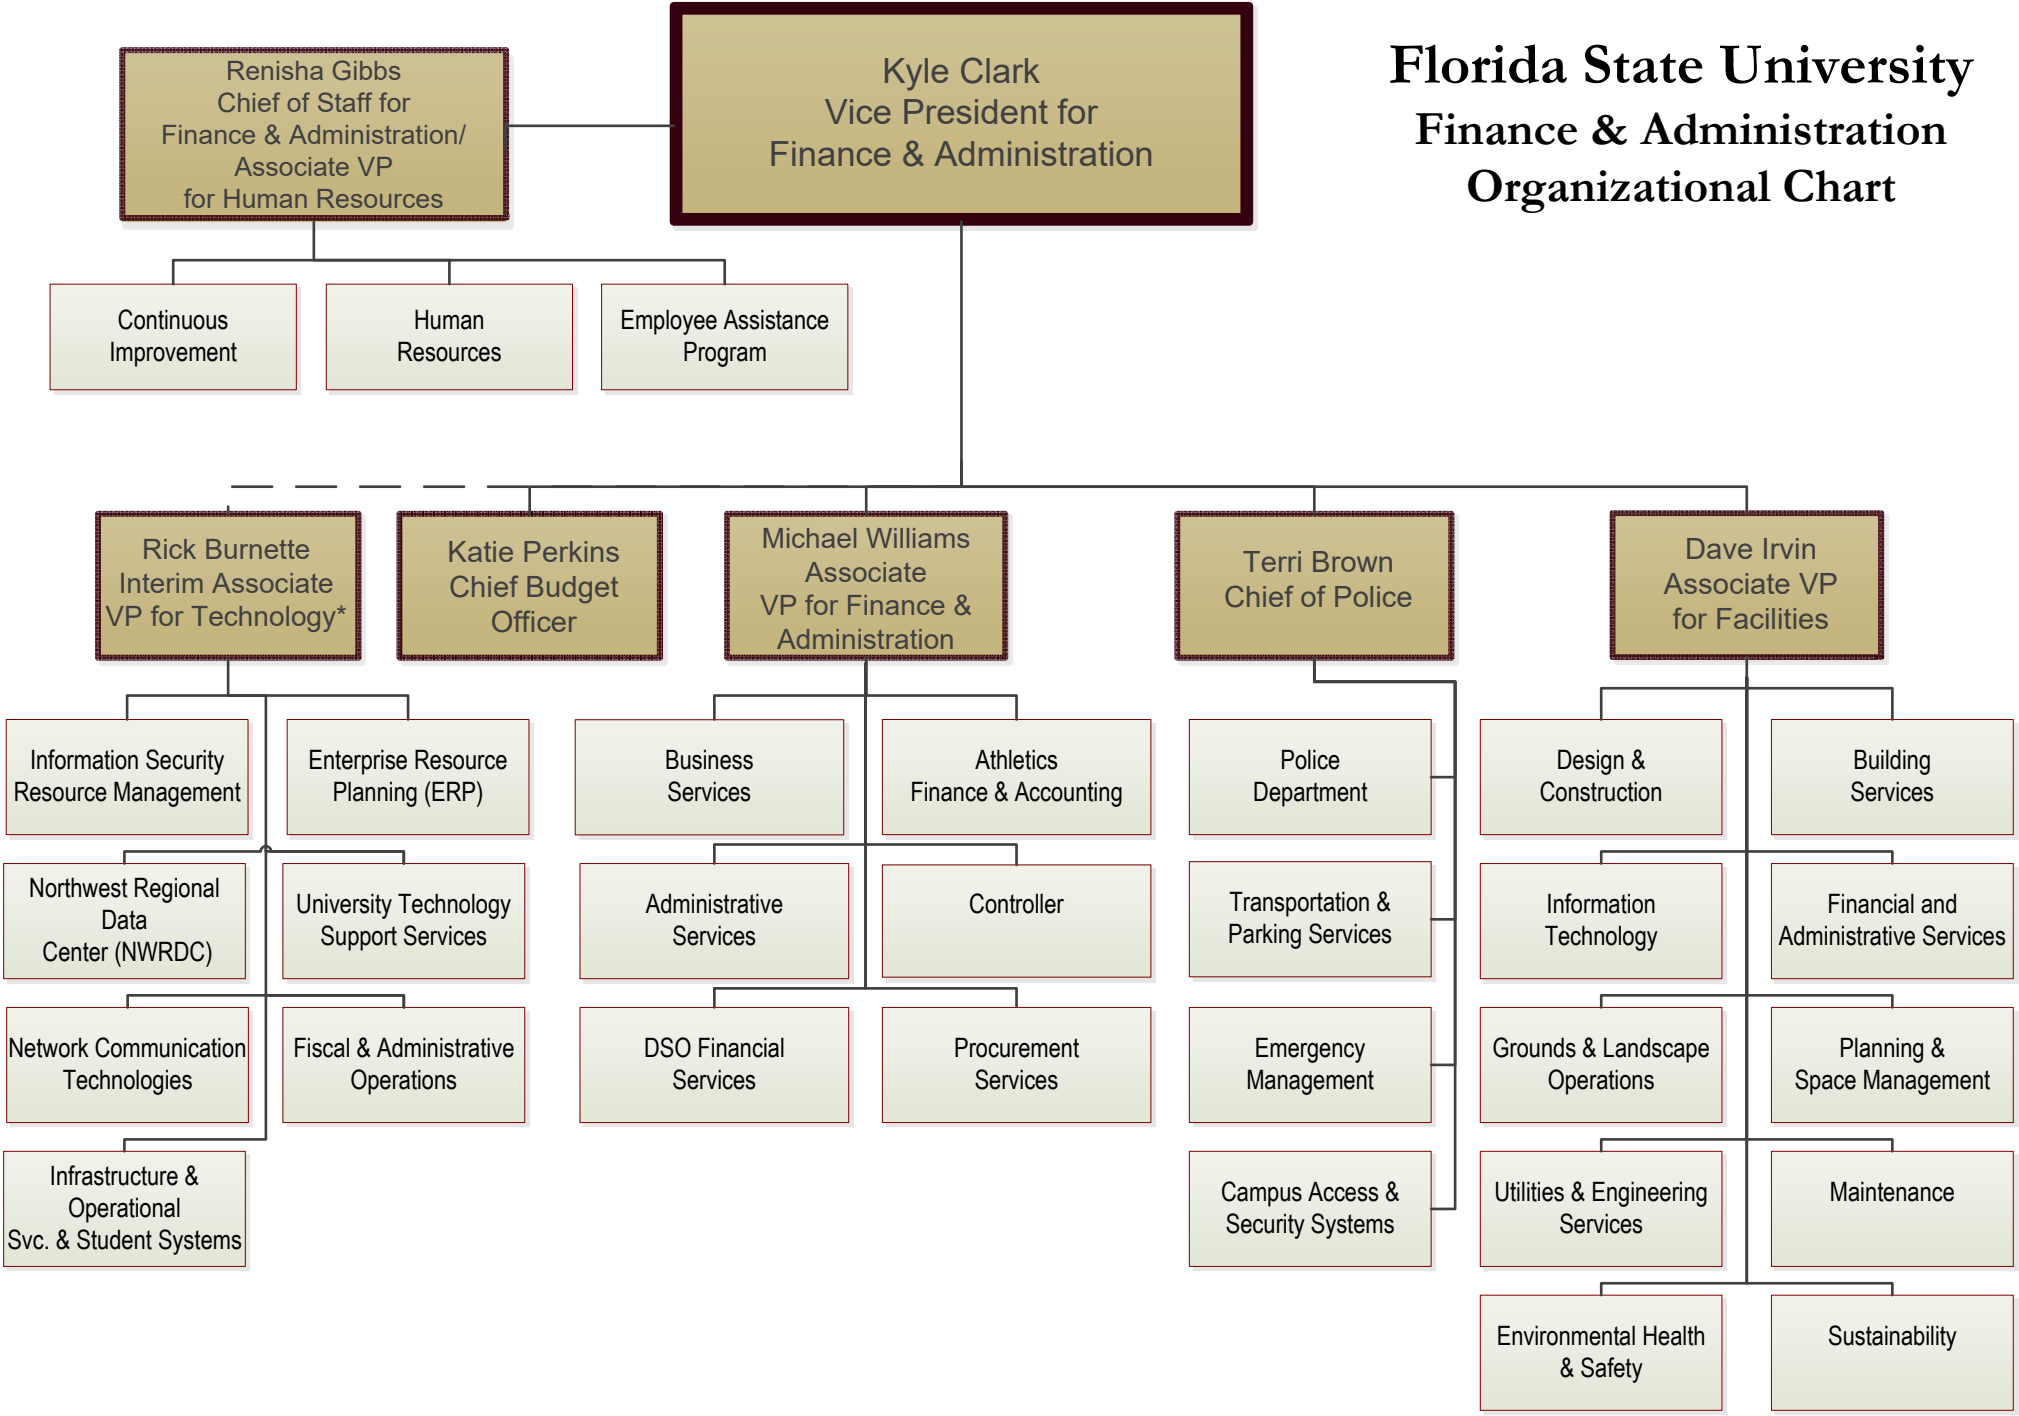

# Florida State University Finance & Administration Organizational Chart

\* Reports to Provost and VP for Academic Affairs, indirectly to VP for Finance & Administration