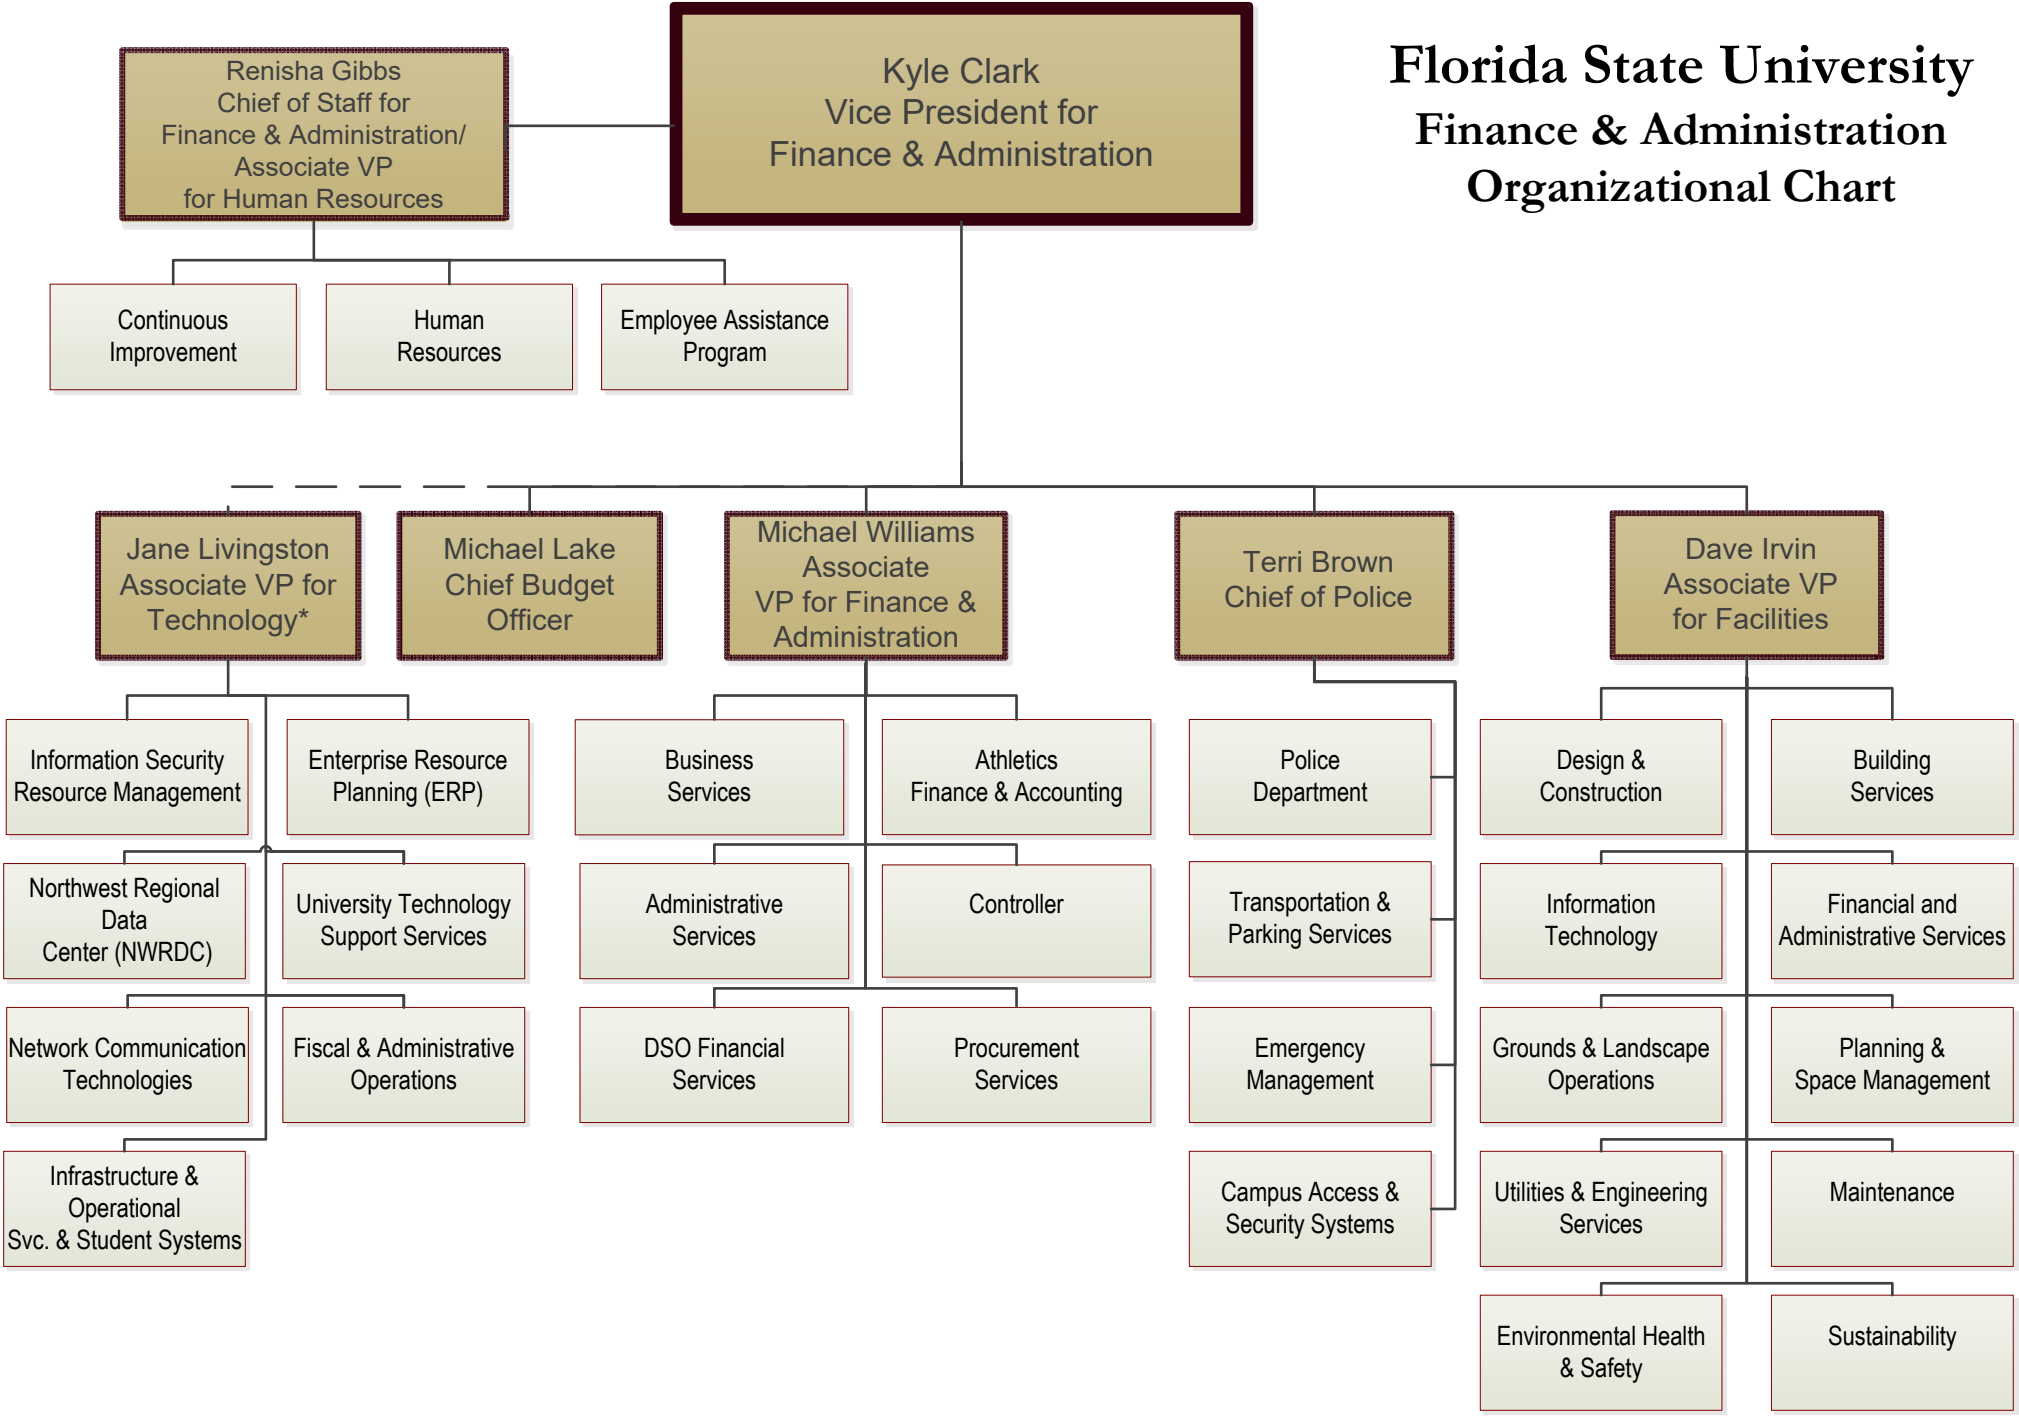

Florida State University Finance & Administration Organizational Chart

* Reports to Provost and VP for Academic Affairs, indirectly to VP for Finance & Administration