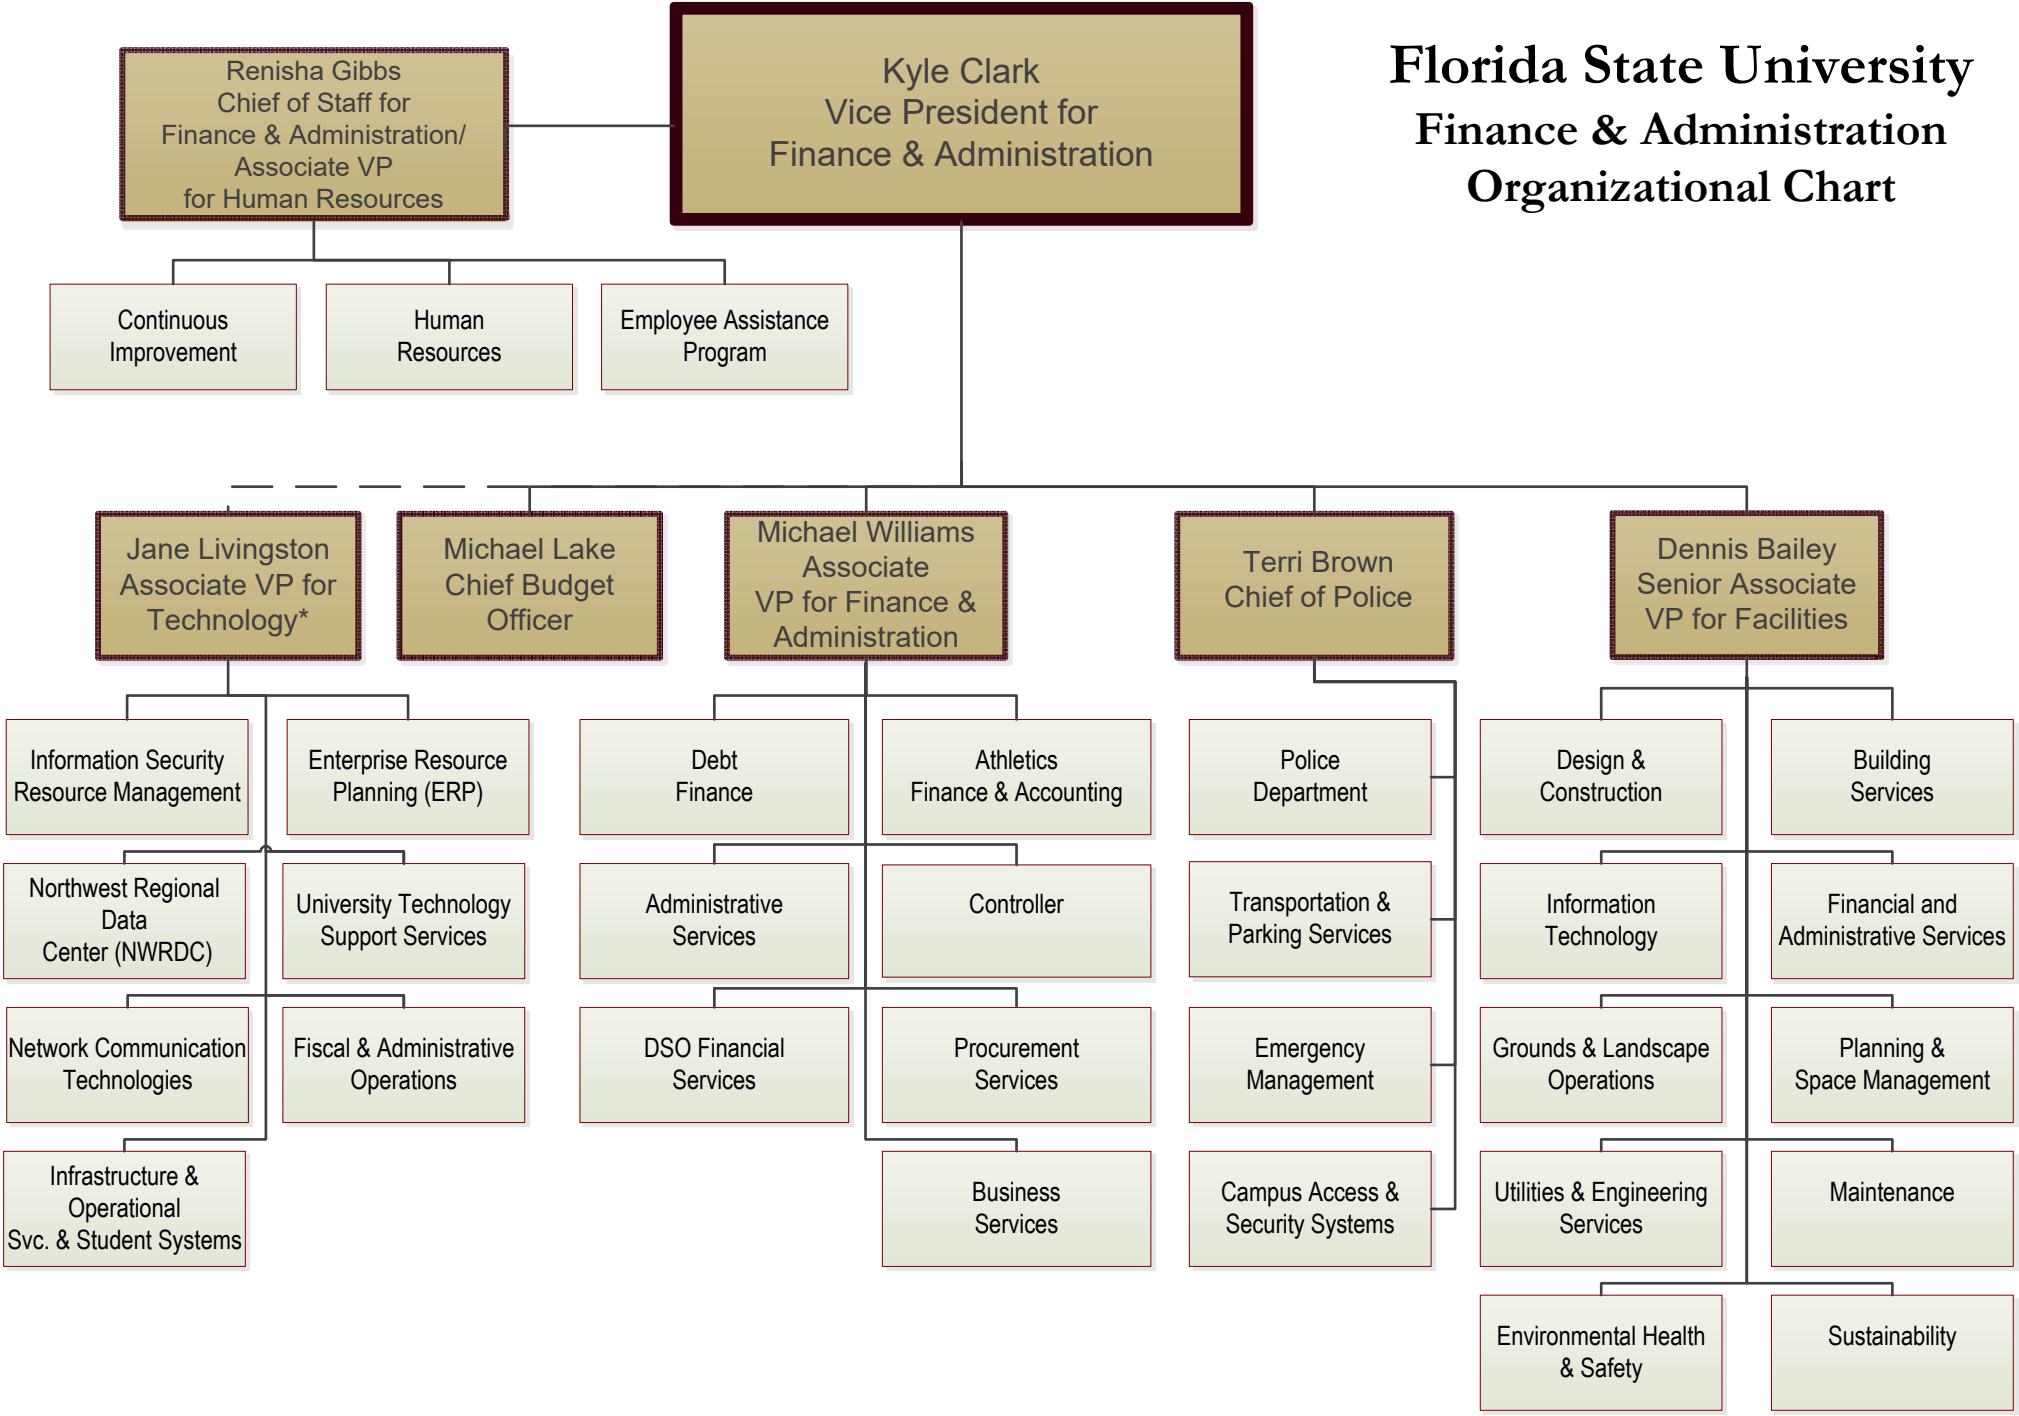

# Florida State University Finance & Administration Organizational Chart

\* Reports to Provost and VP for Academic Affairs, indirectly to VP for Finance & Administration