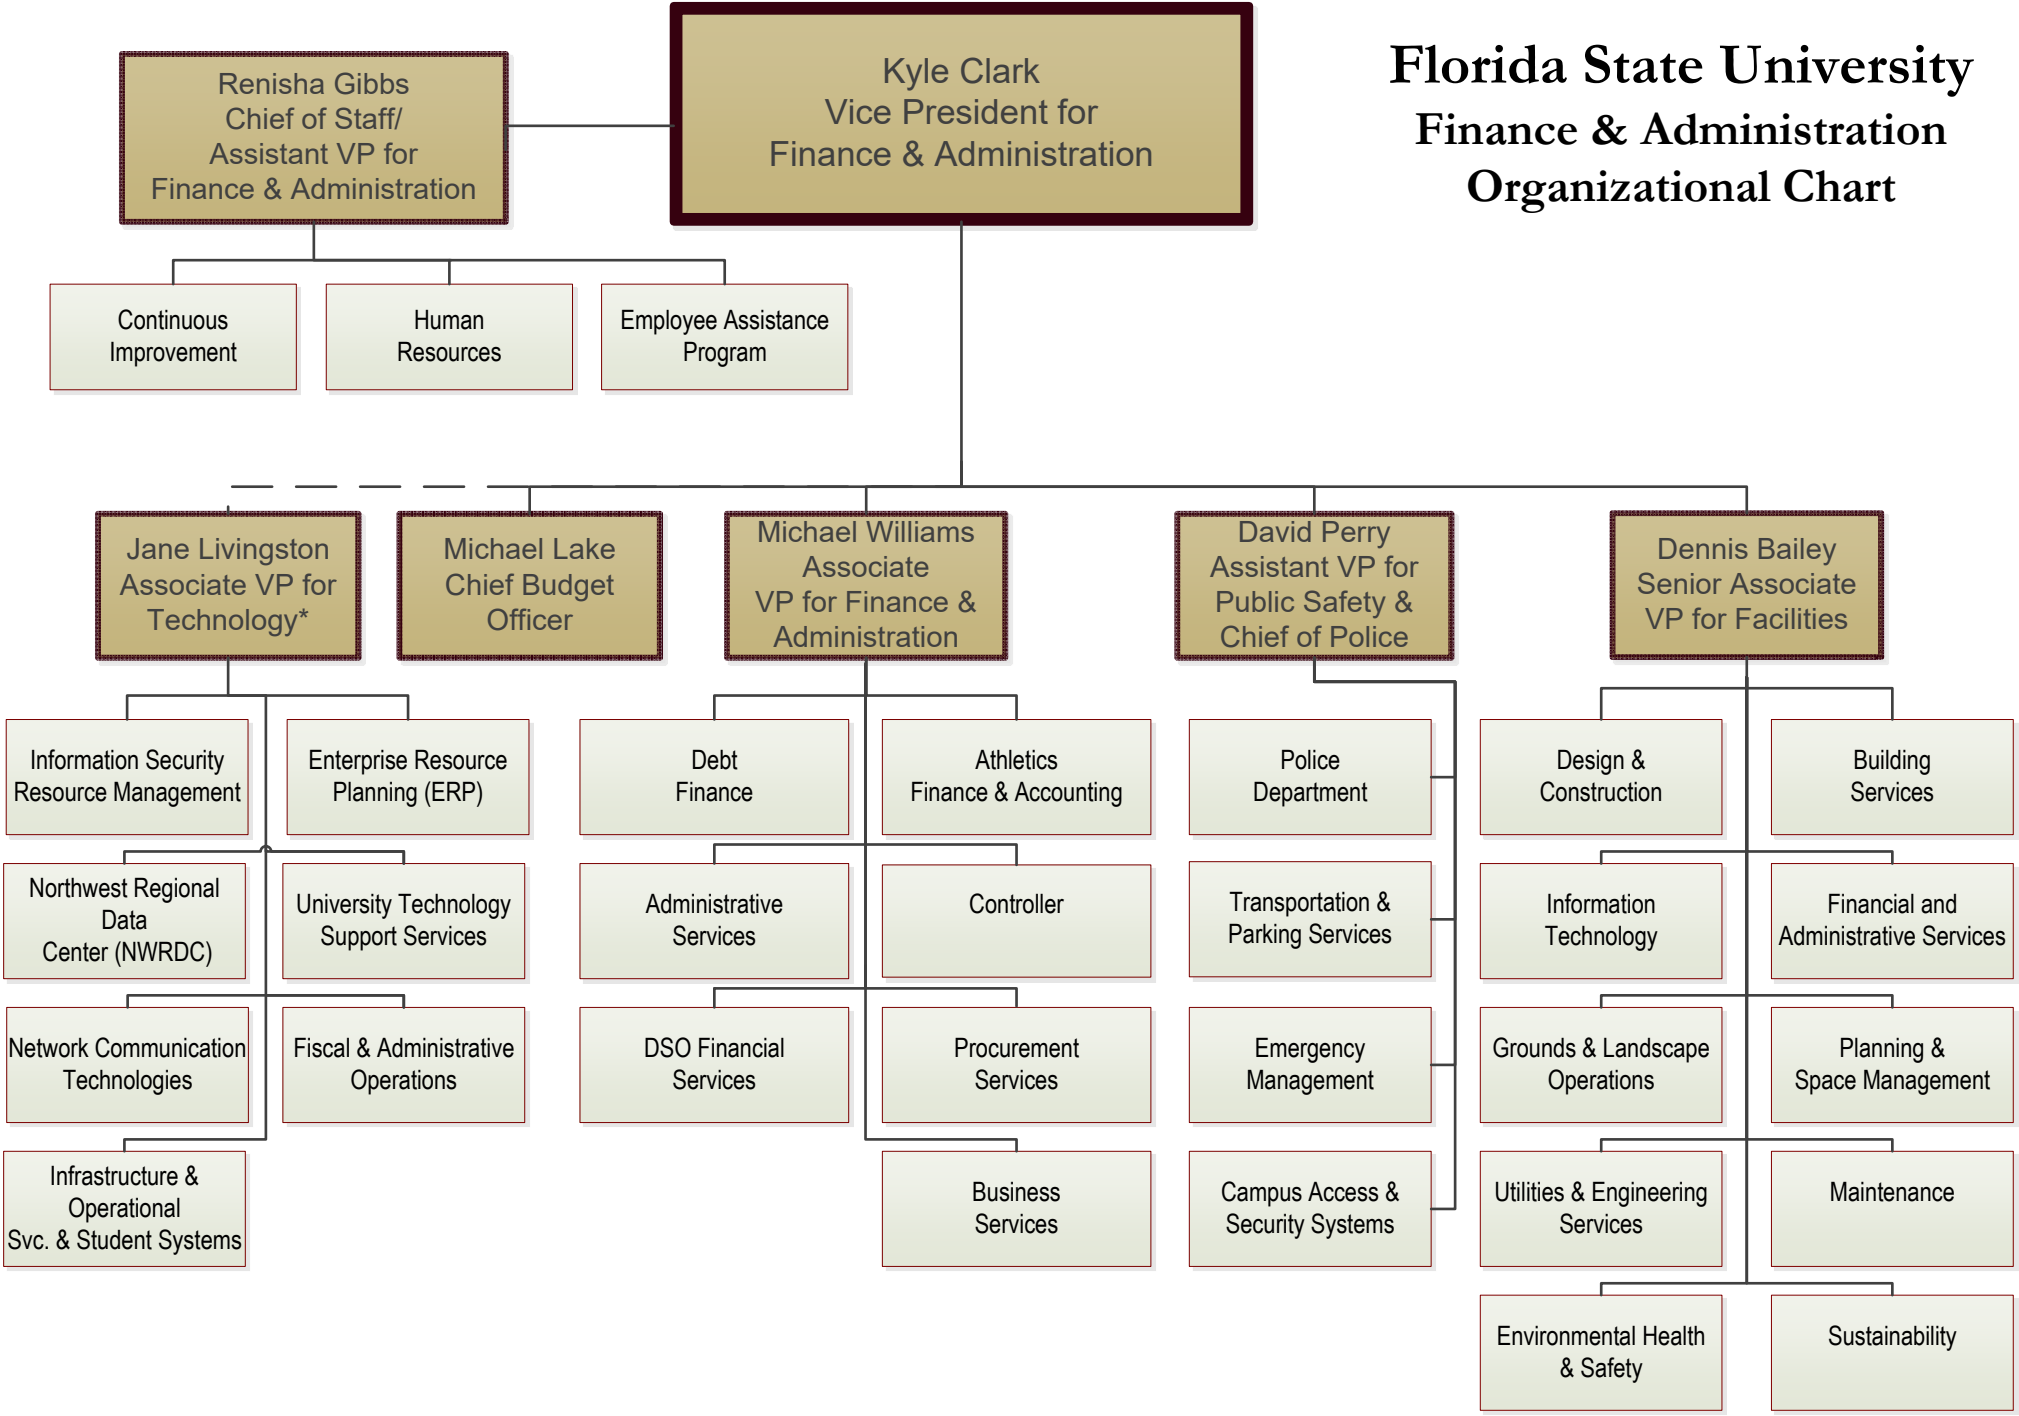

# Florida State University Finance & Administration Organizational Chart

\* Reports to Provost and VP for Academic Affairs, indirectly to VP for Finance & Administration