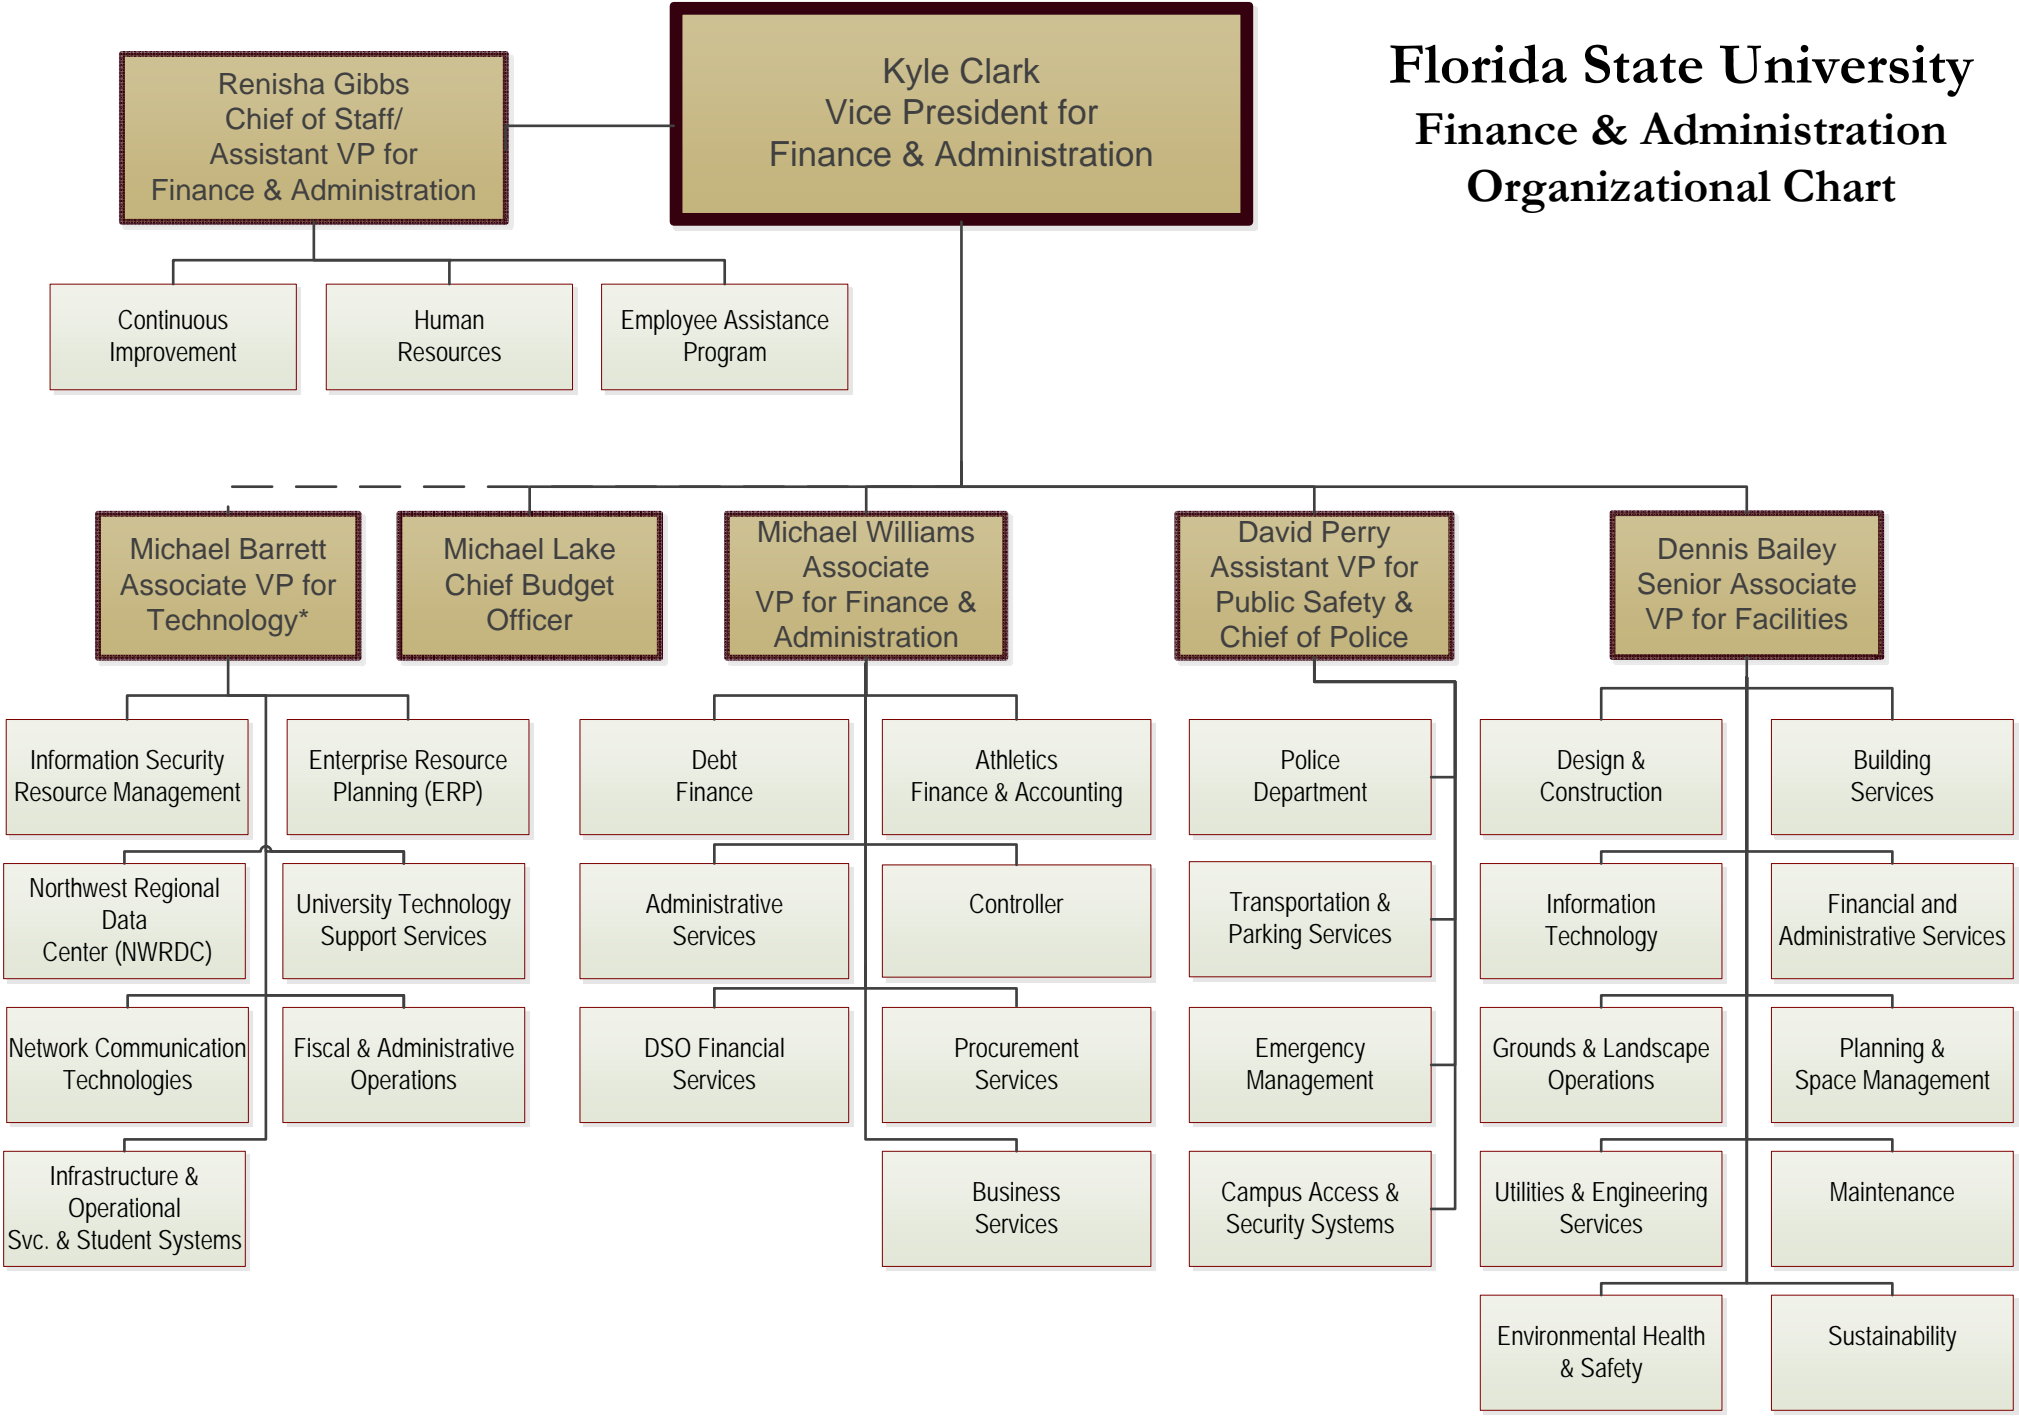

# Florida State University Finance & Administration Organizational Chart

\* Reports to Provost and VP for Academic Affairs, indirectly to VP for Finance & Administration