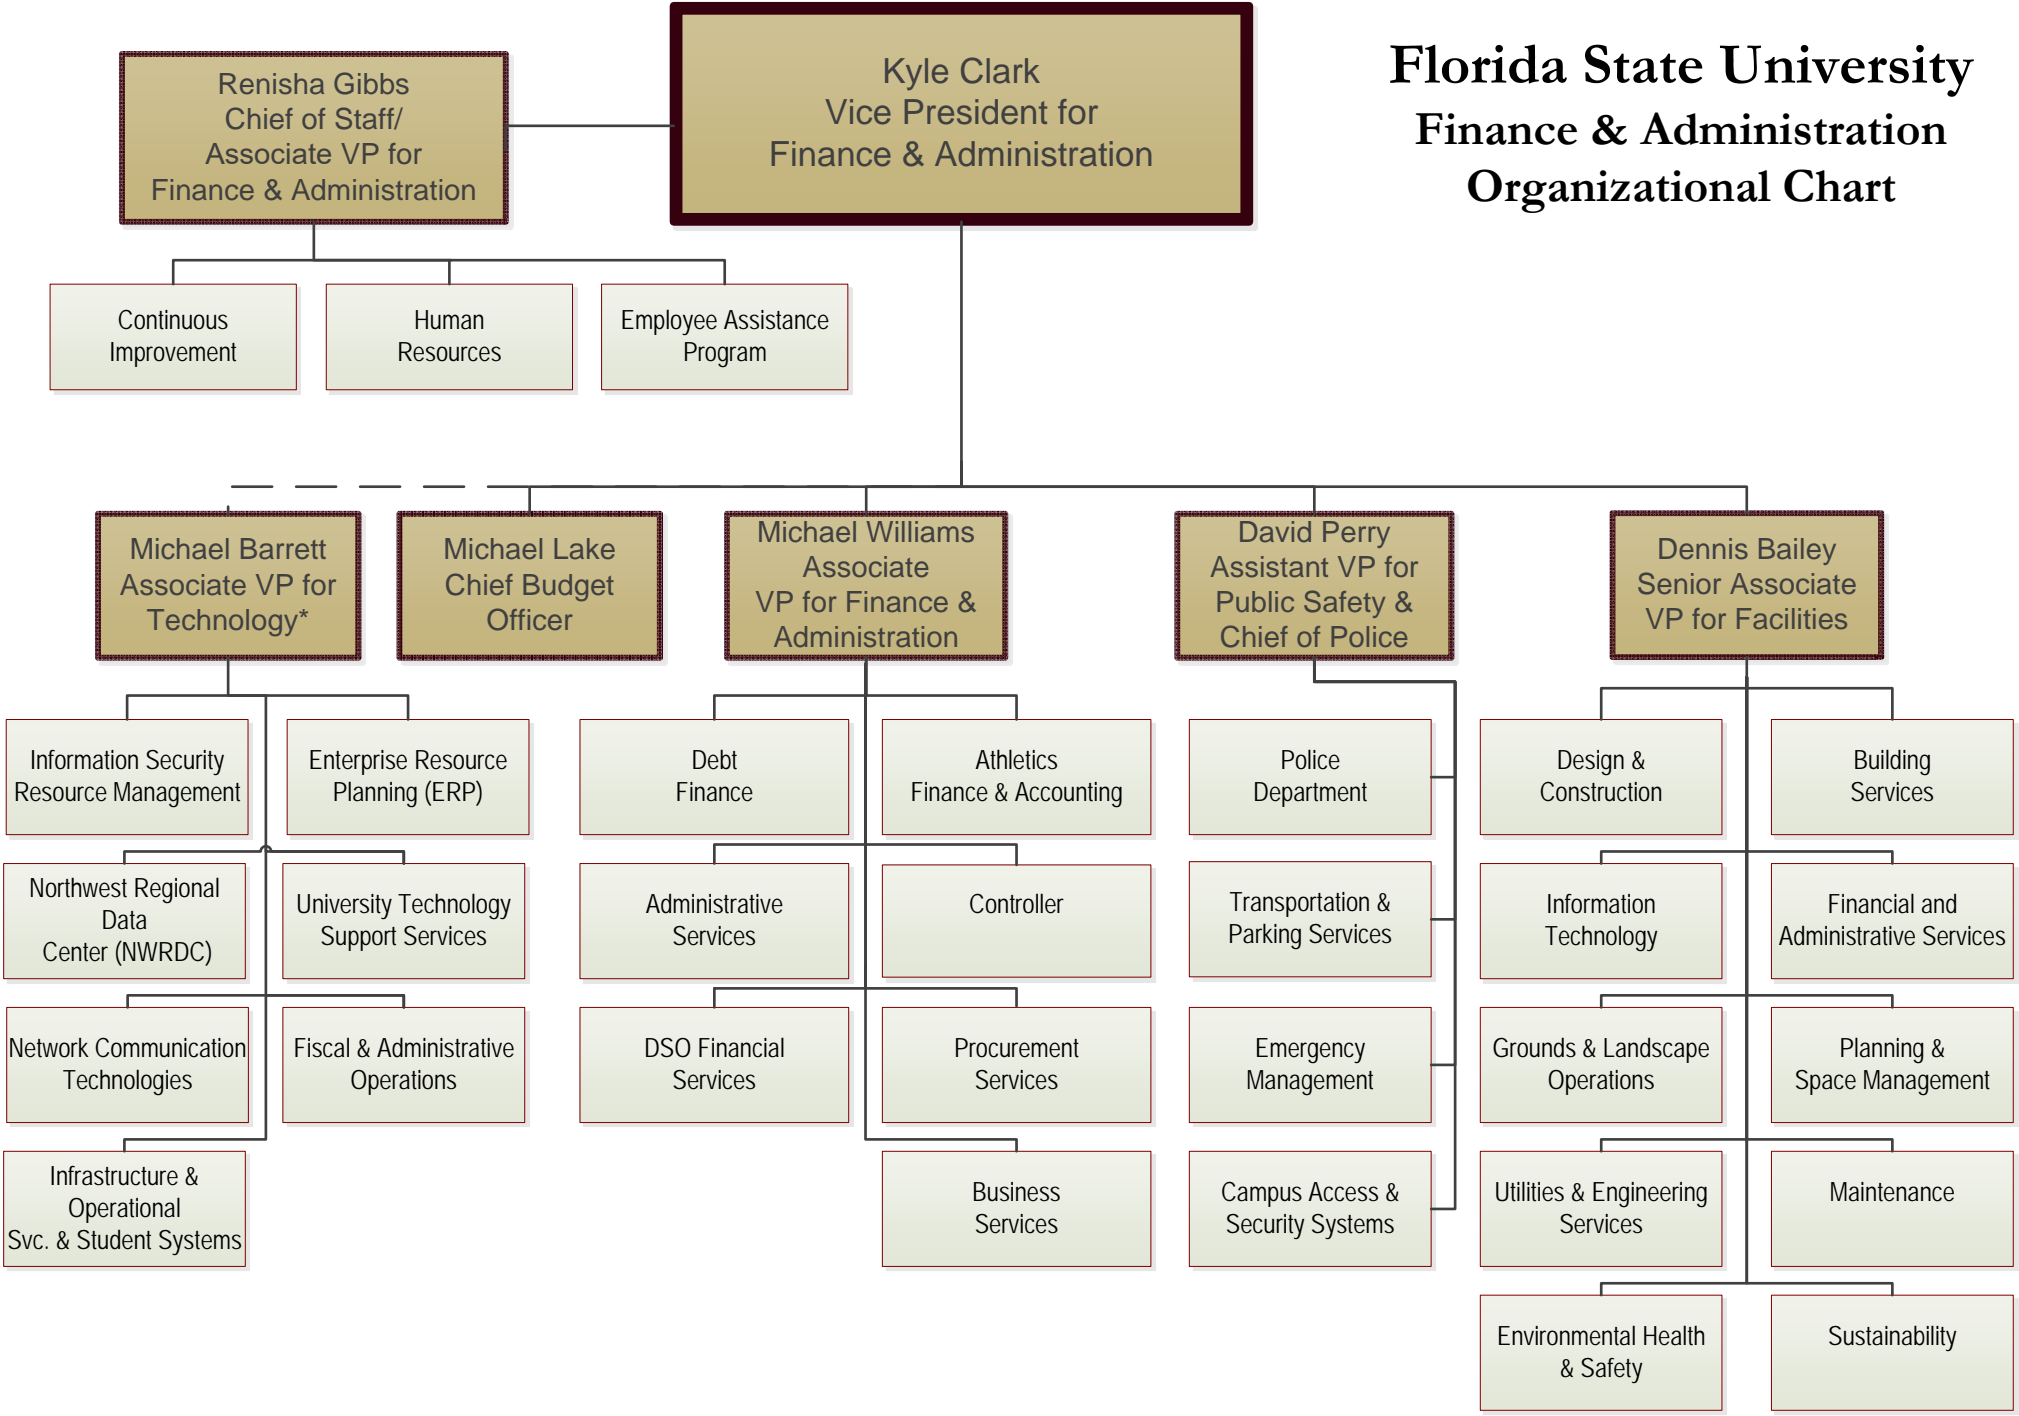

Florida State University Finance & Administration Organizational Chart

* Reports to Provost and VP for Academic Affairs, indirectly to VP for Finance & Administration