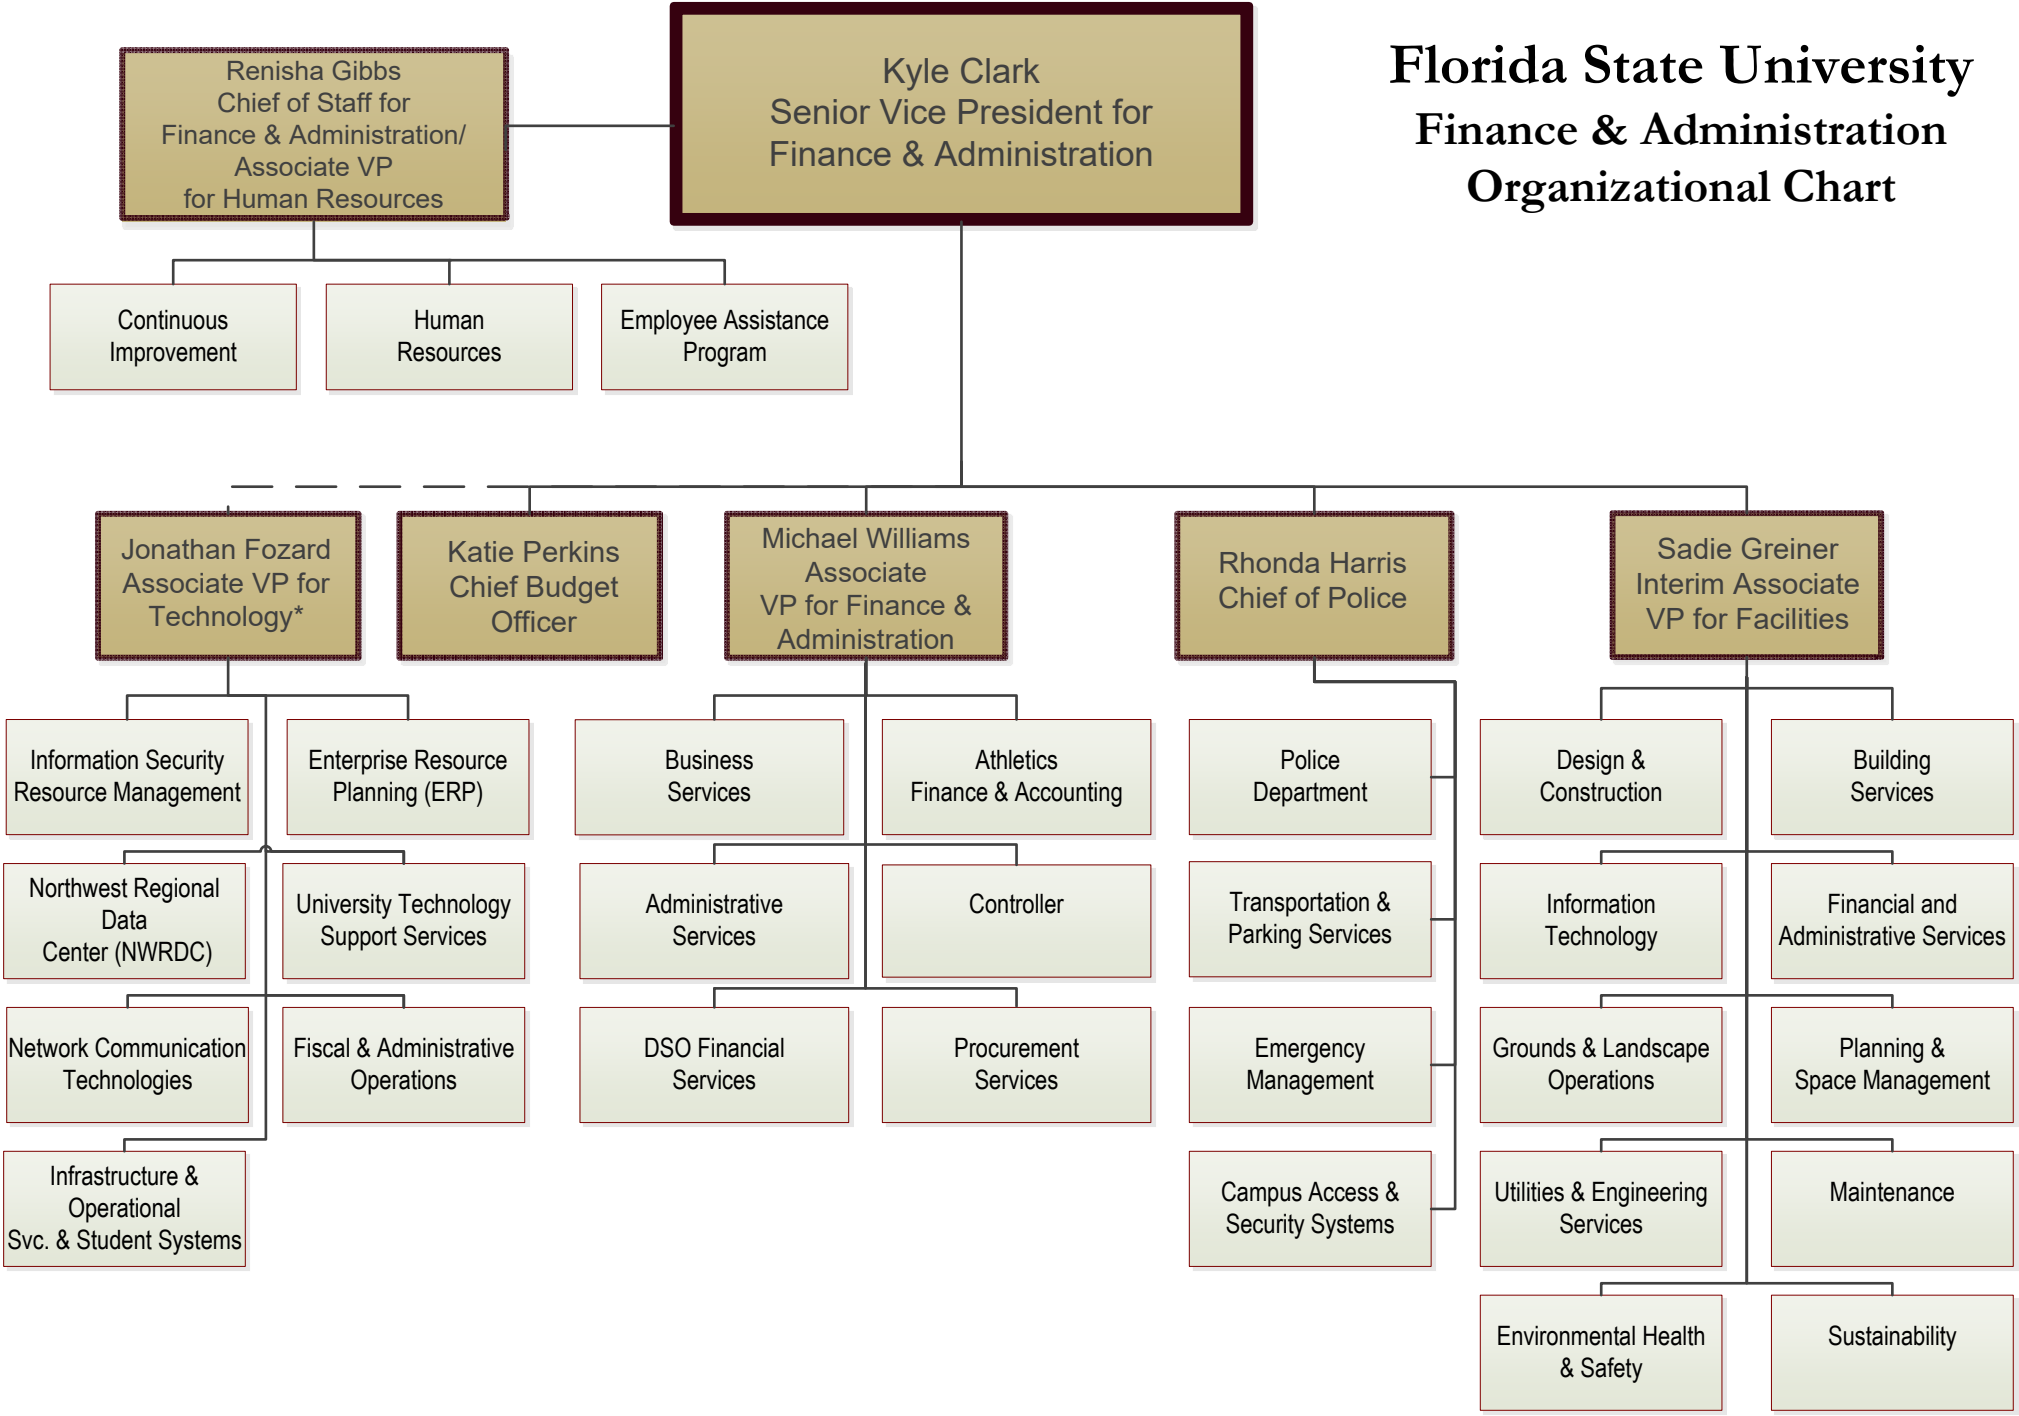

Florida State University Finance & Administration Organizational Chart

* Reports to Provost and VP for Academic Affairs, indirectly to VP for Finance & Administration