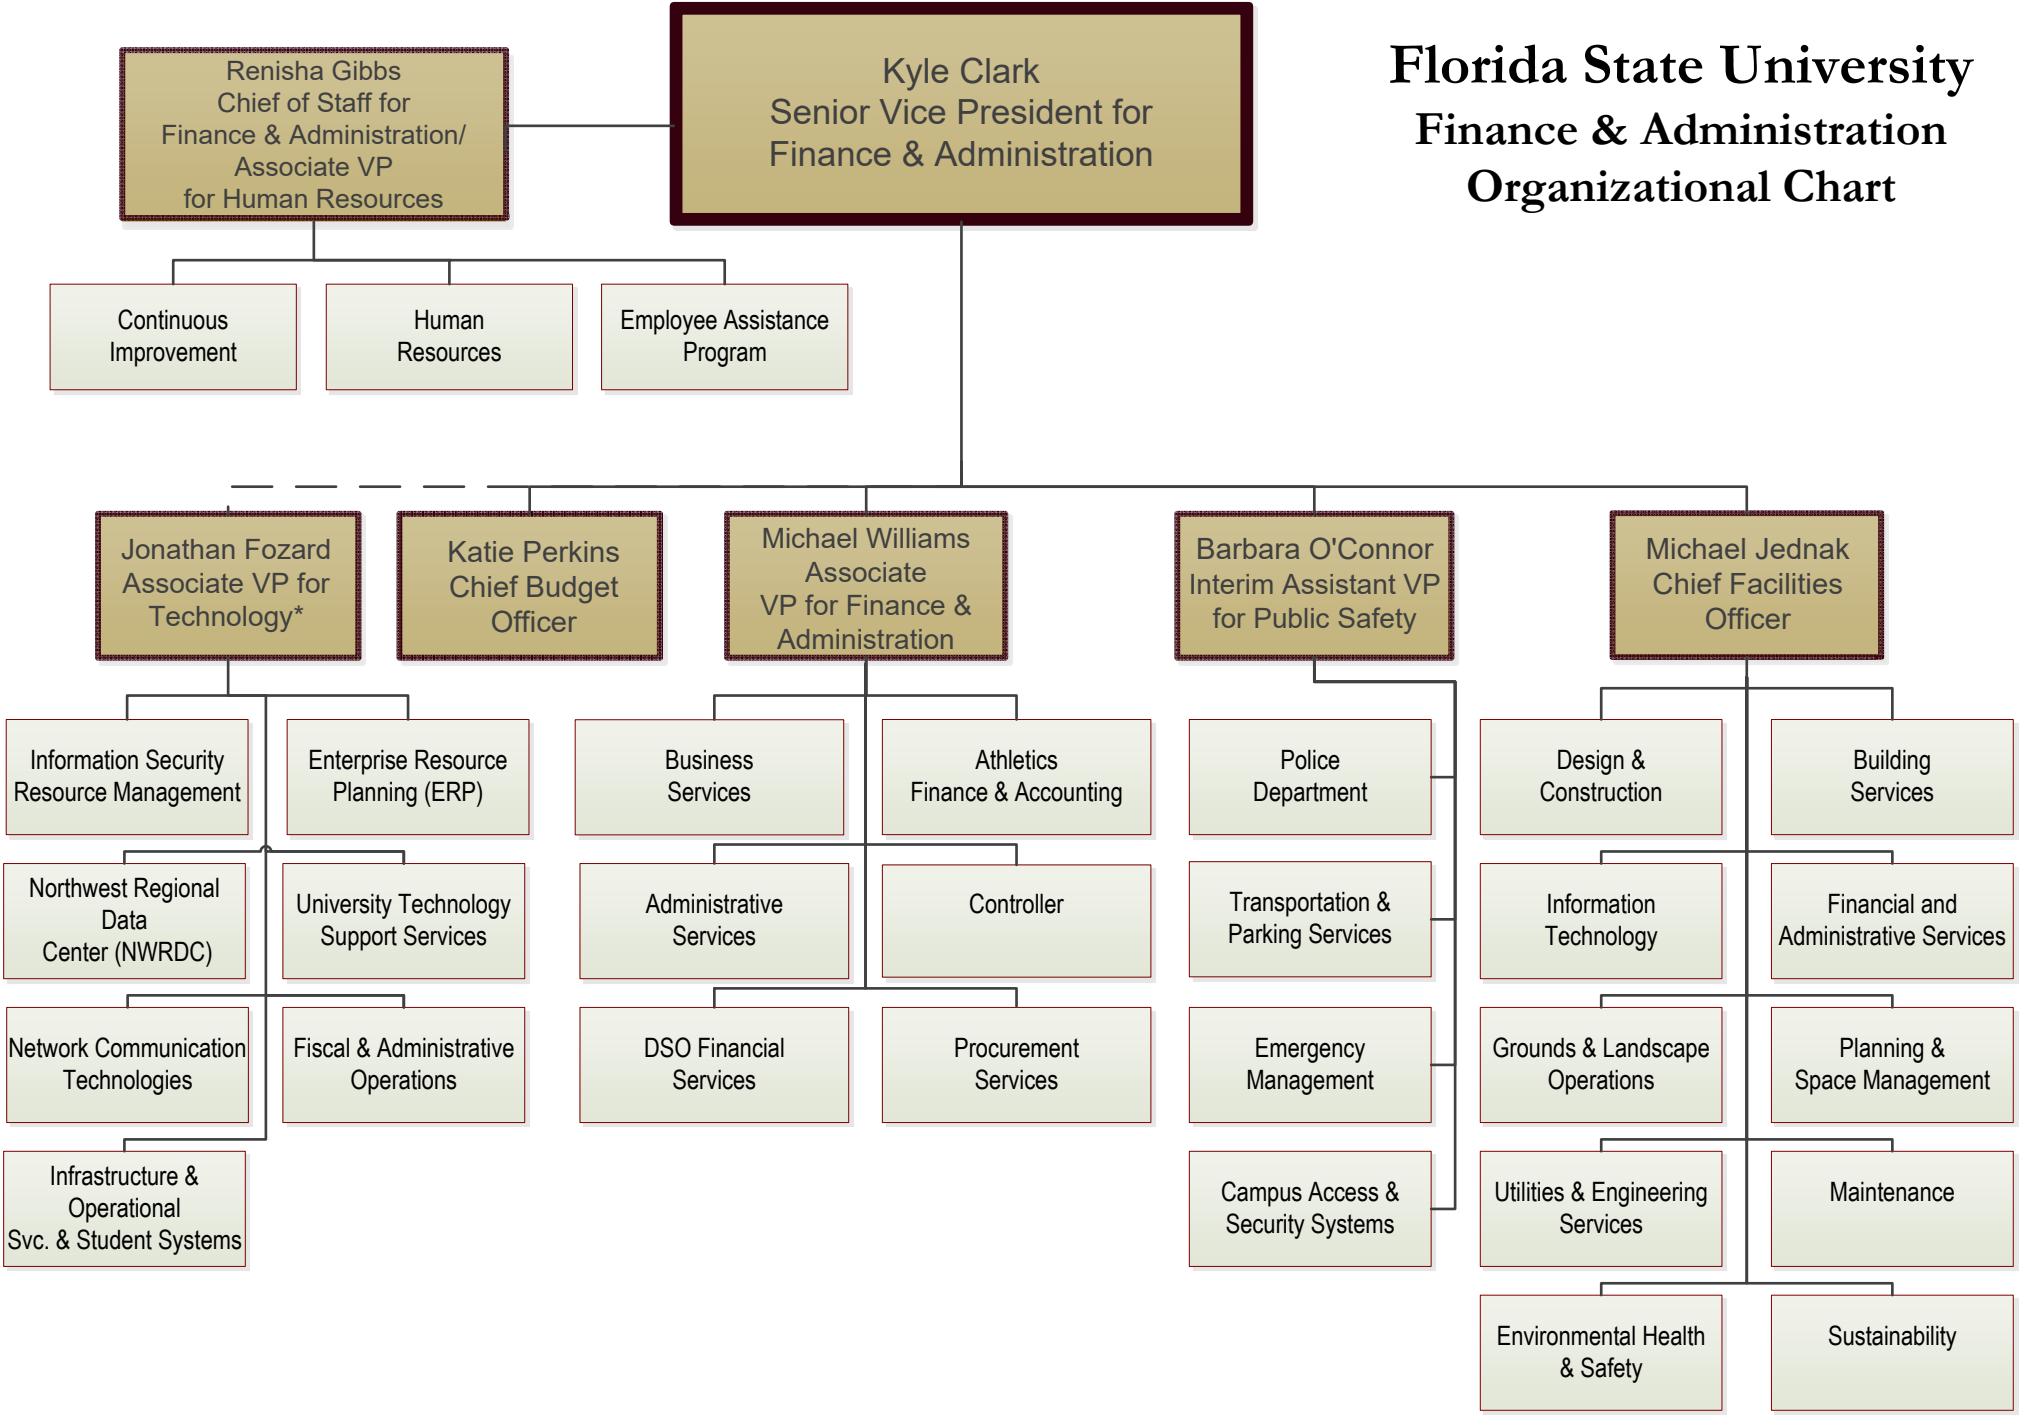

Florida State University Finance & Administration Organizational Chart

* Reports to Provost and VP for Academic Affairs, indirectly to VP for Finance & Administration