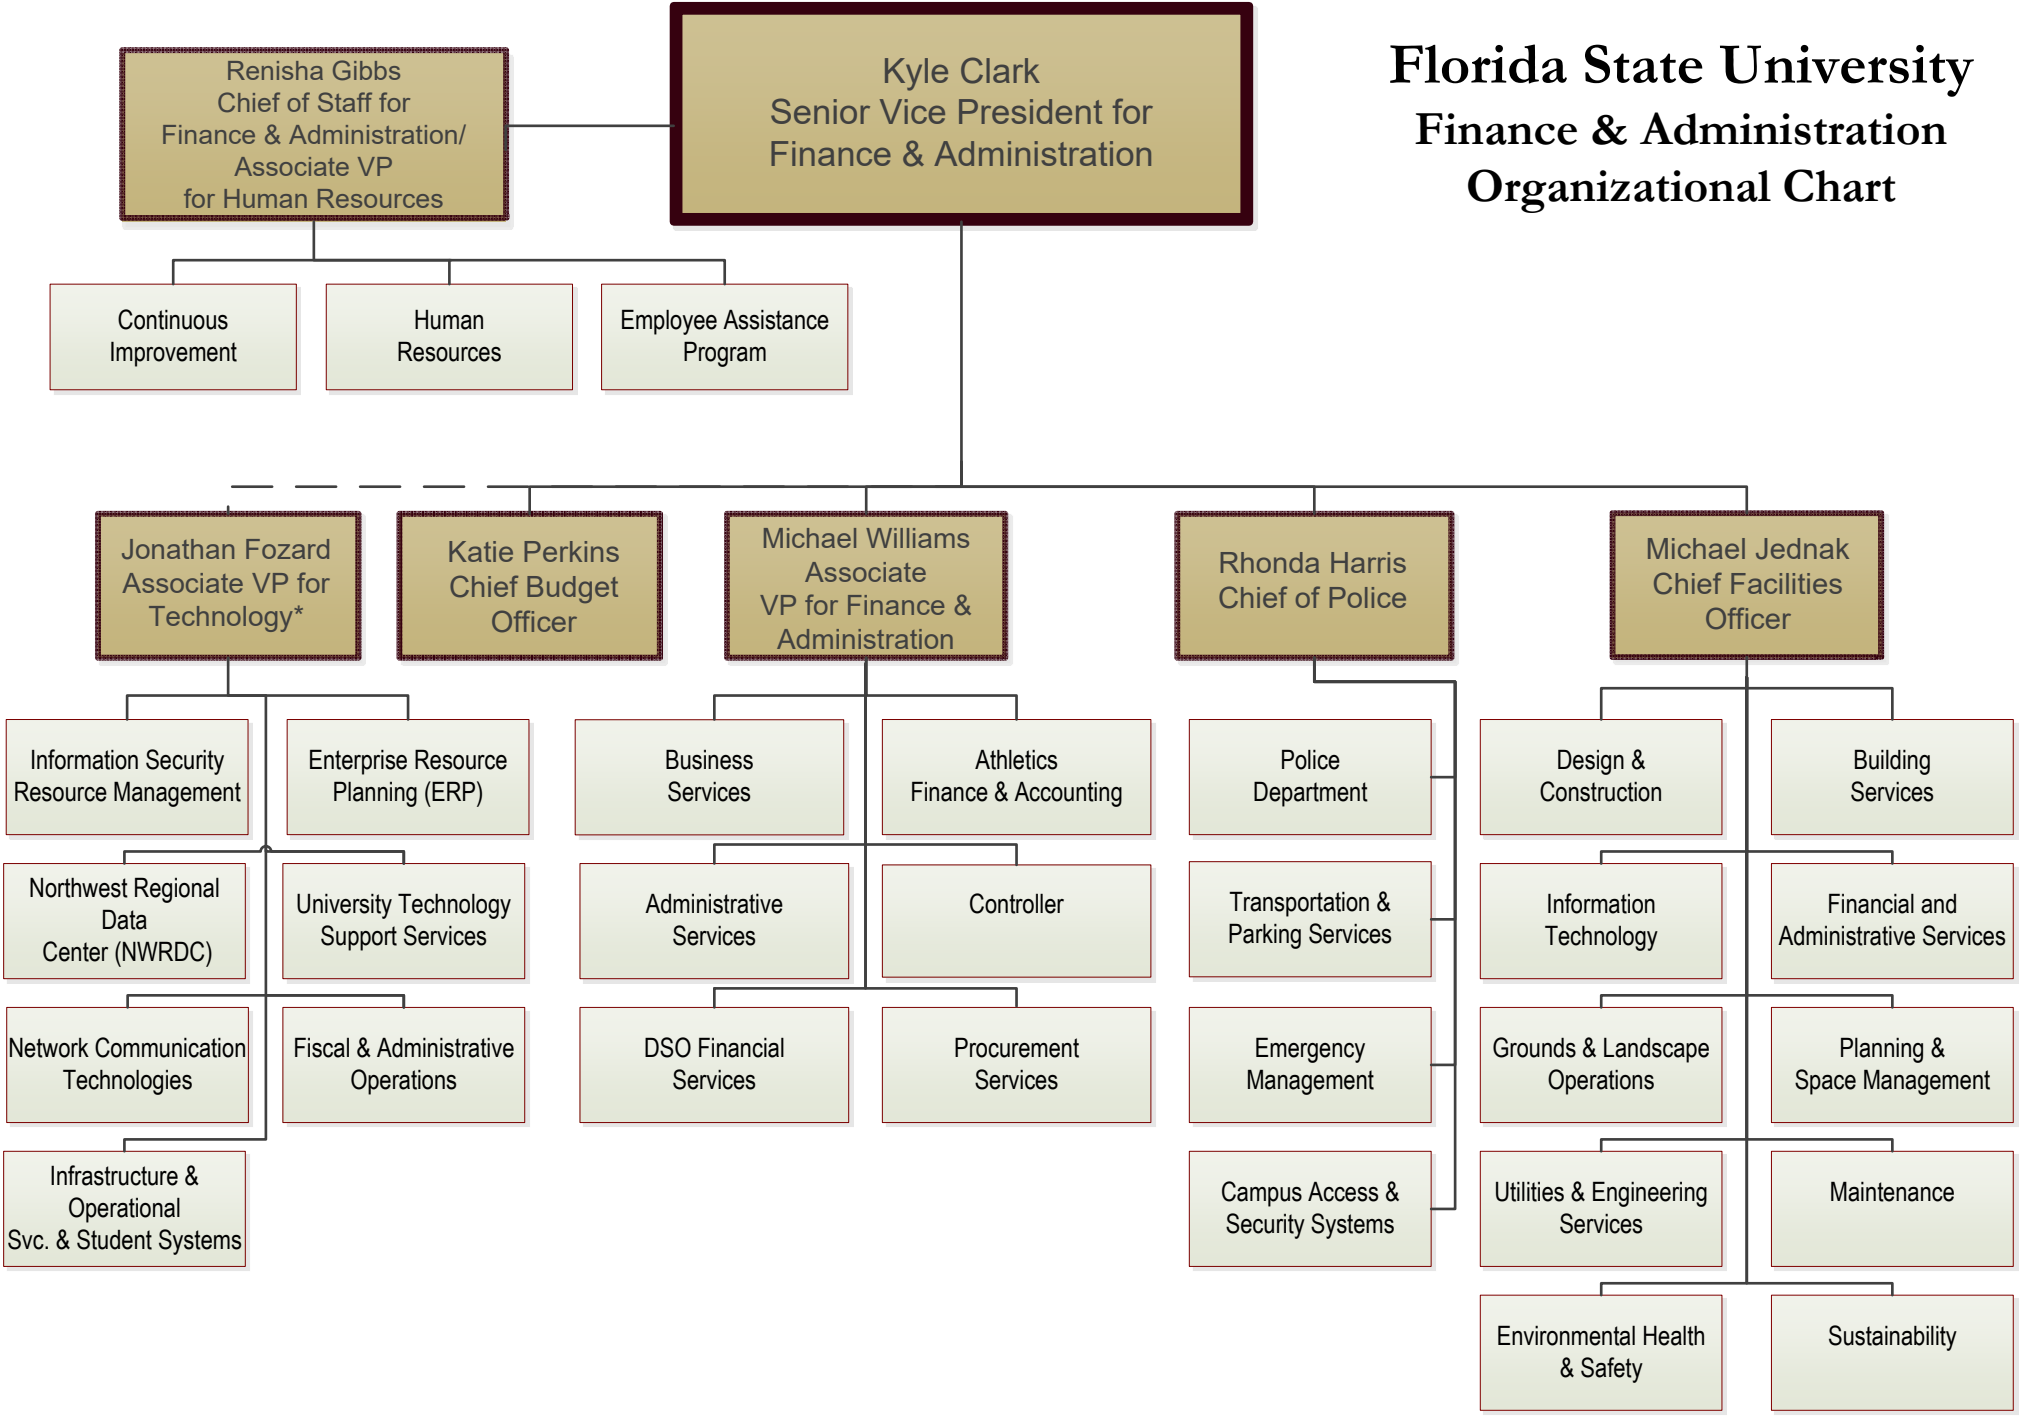

# Florida State University Finance & Administration Organizational Chart

\* Reports to Provost and VP for Academic Affairs, indirectly to VP for Finance & Administration