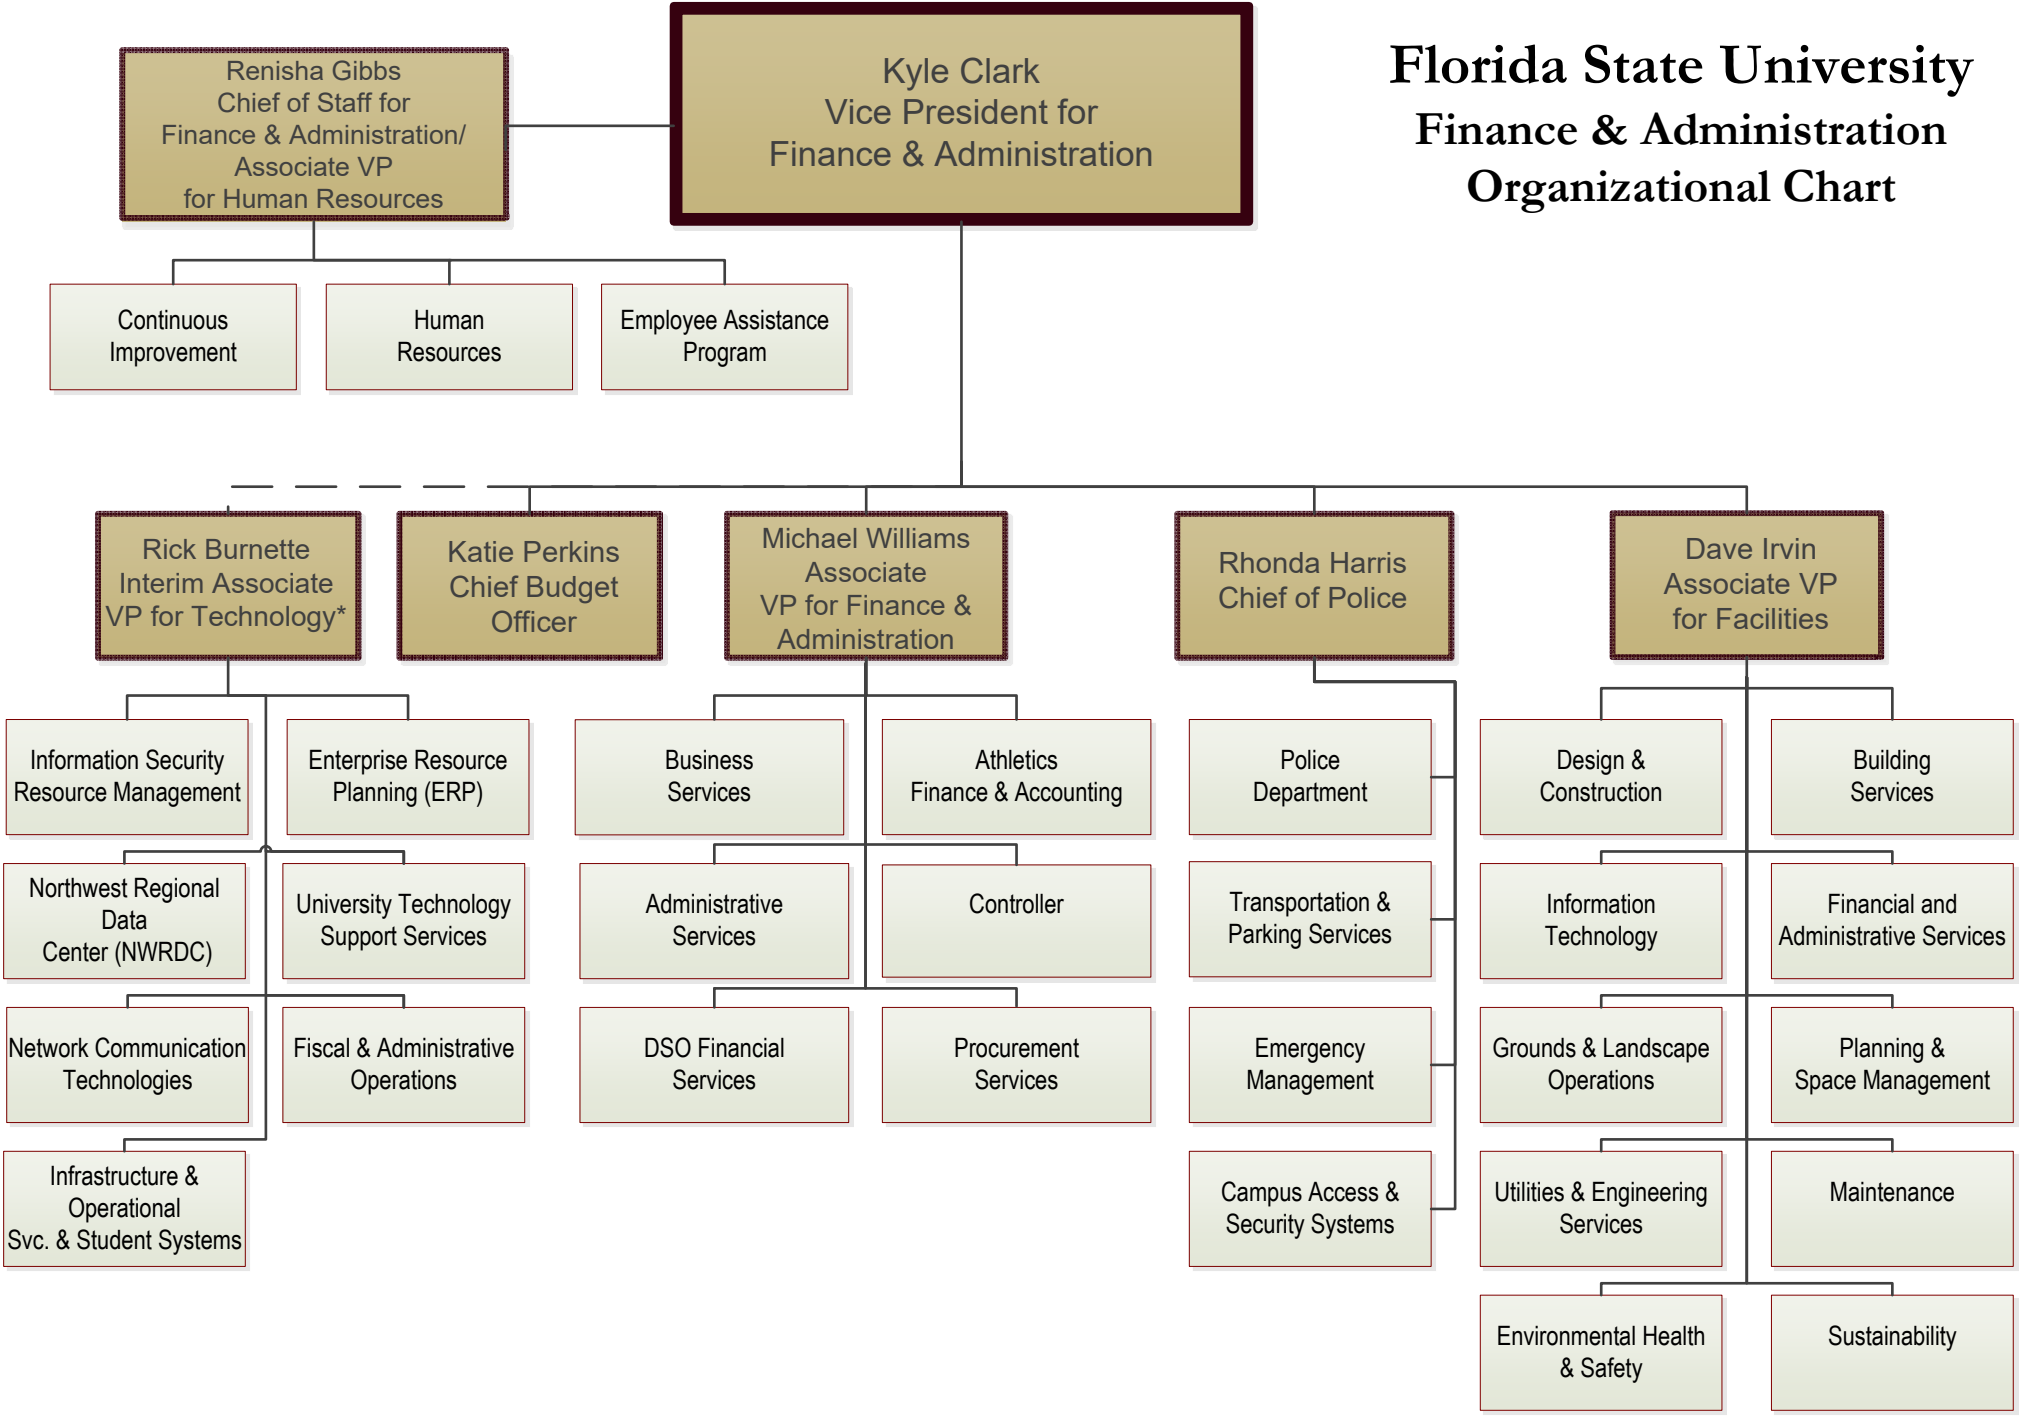

Florida State University Finance & Administration Organizational Chart

* Reports to Provost and VP for Academic Affairs, indirectly to VP for Finance & Administration