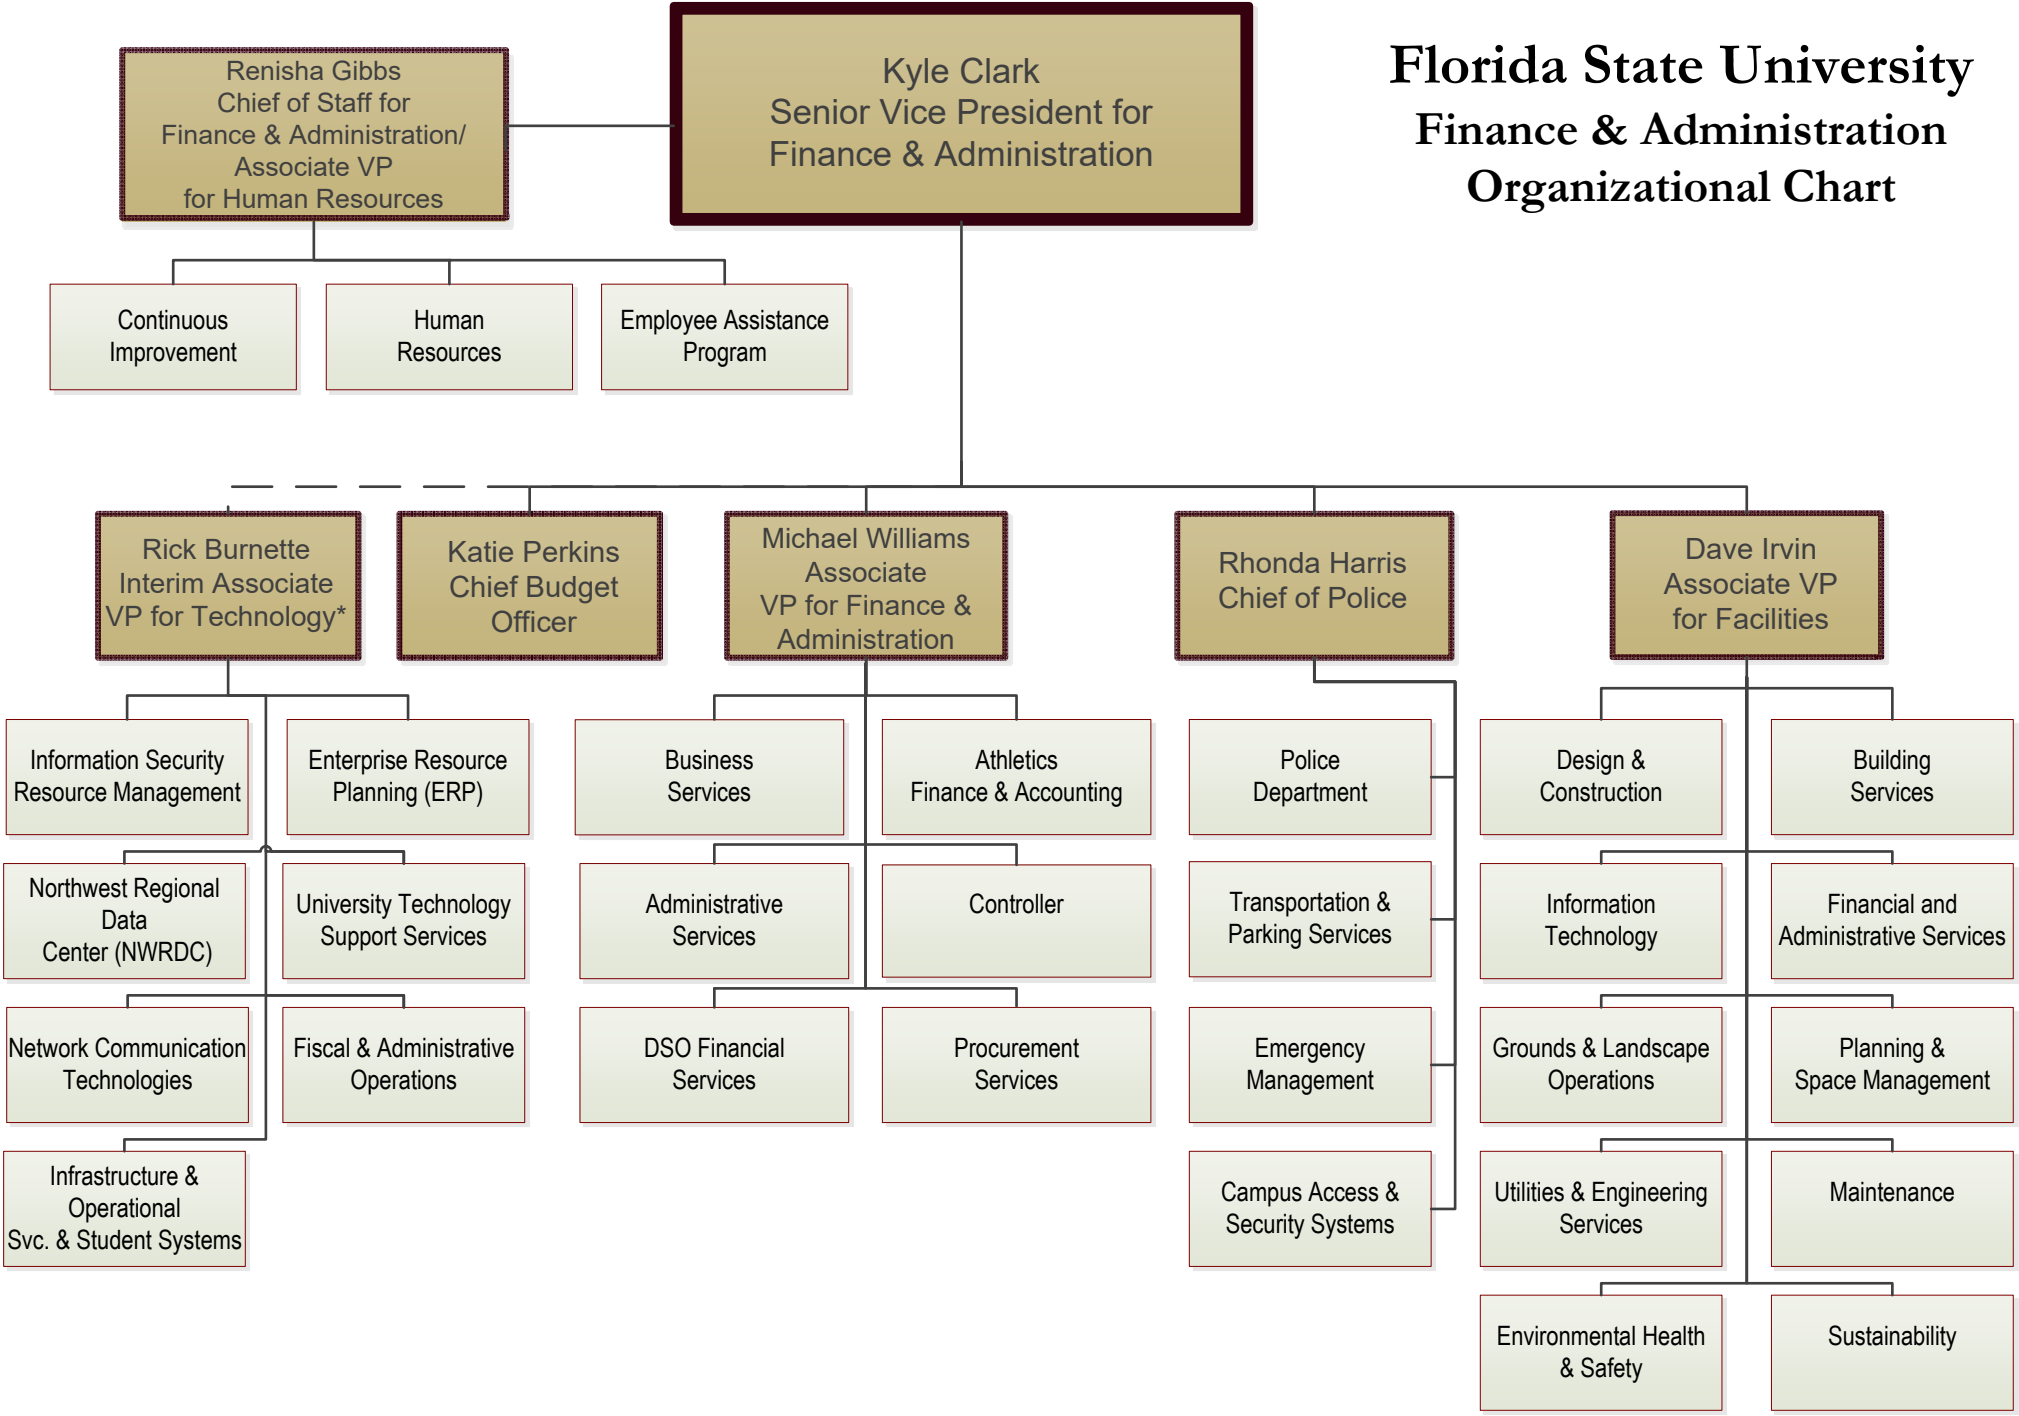

Florida State University Finance & Administration Organizational Chart

* Reports to Provost and VP for Academic Affairs, indirectly to VP for Finance & Administration