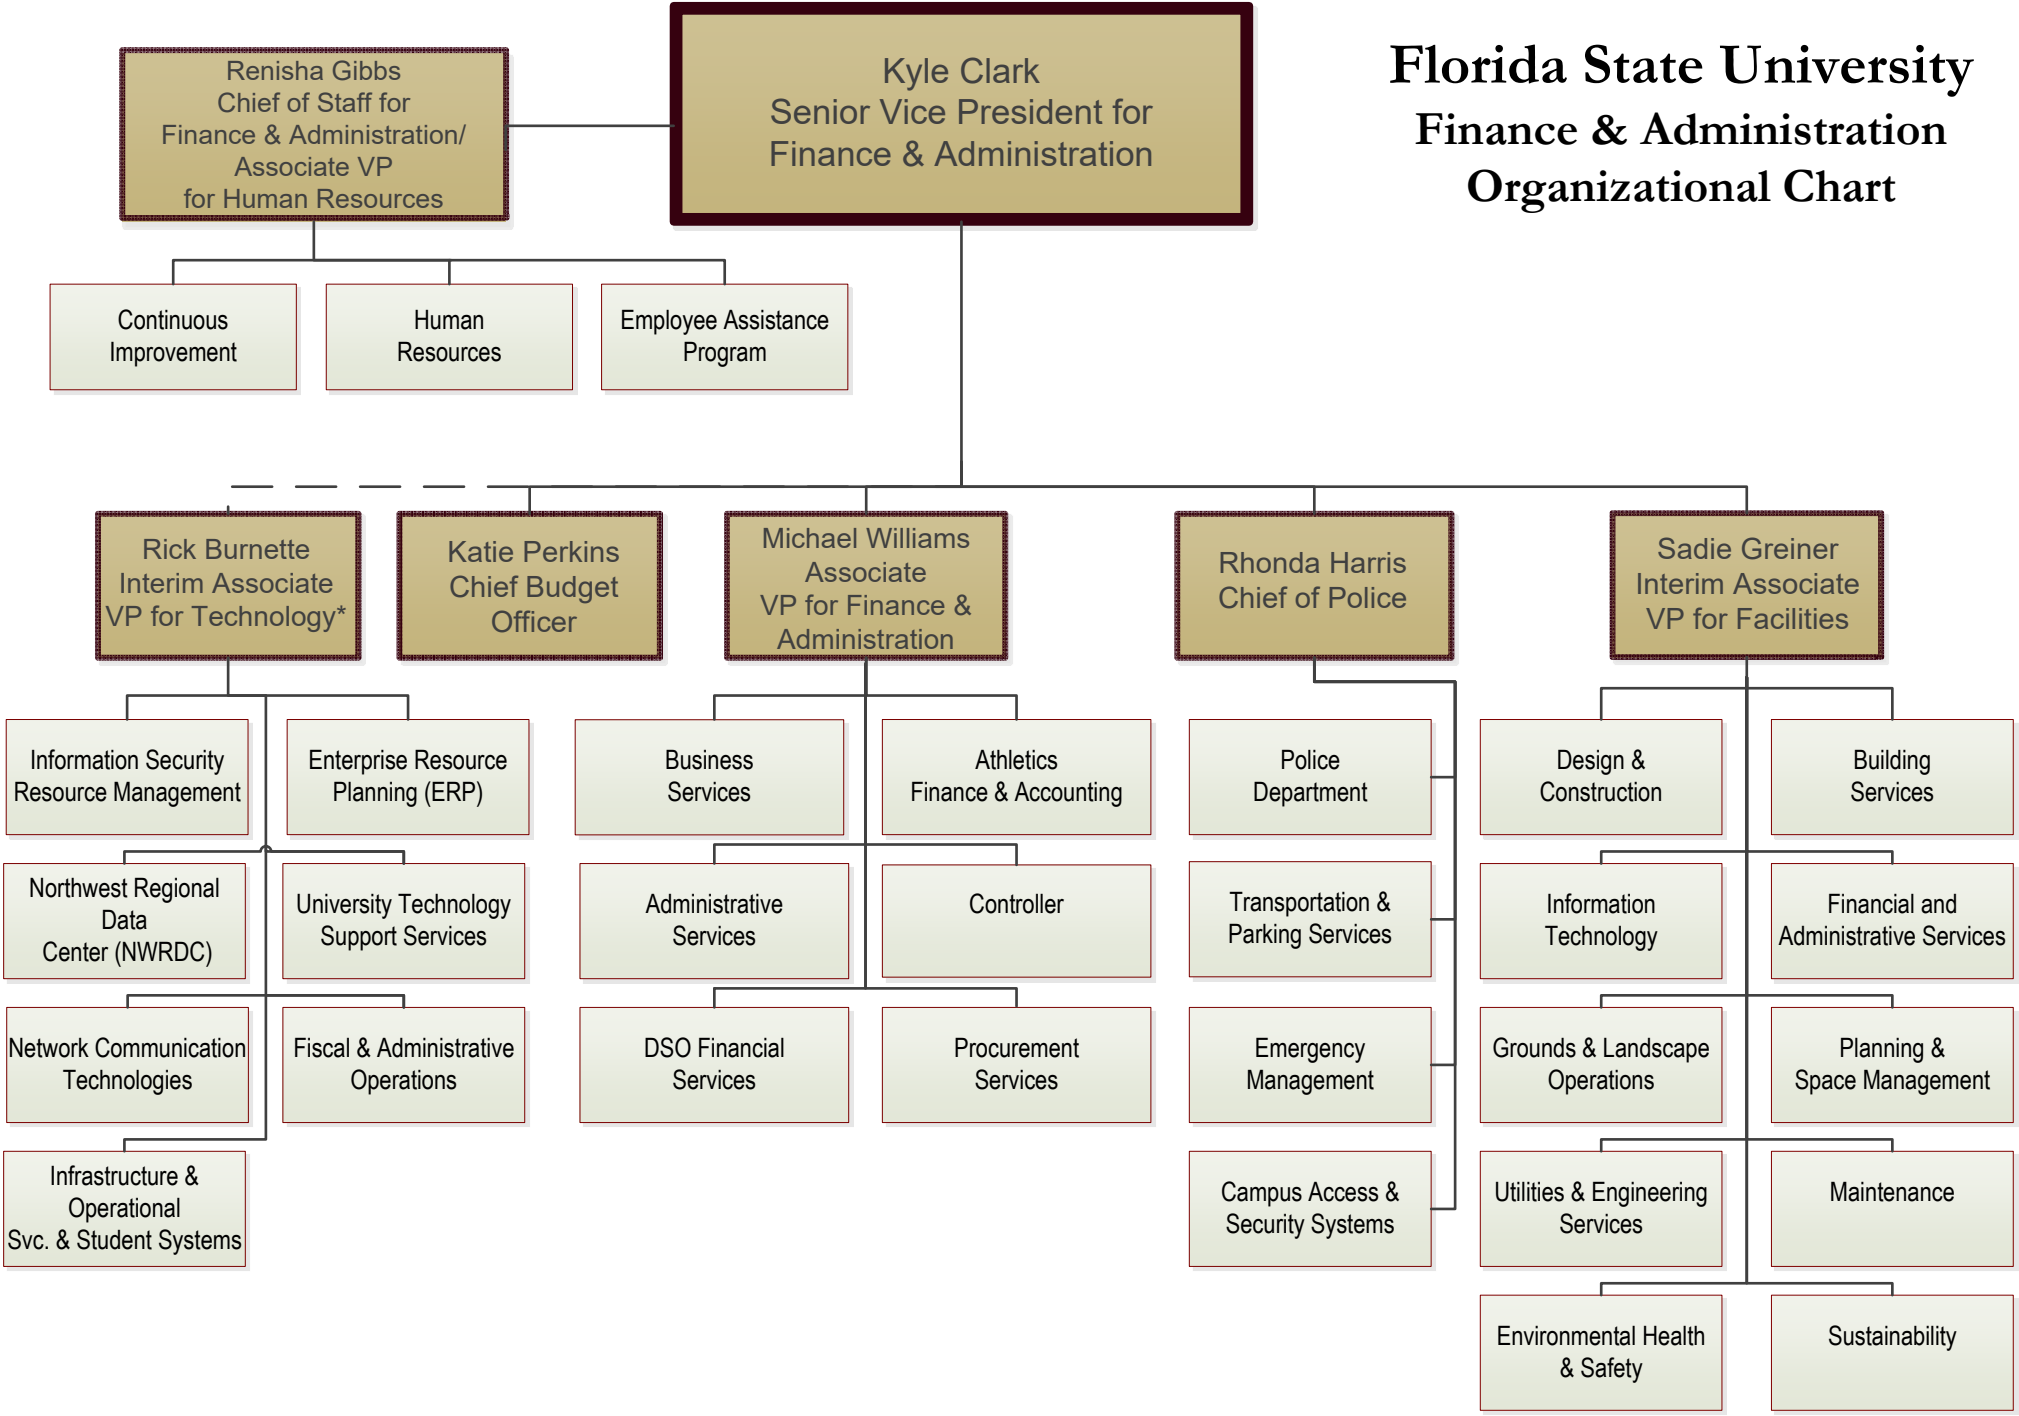

Florida State University Finance & Administration Organizational Chart

* Reports to Provost and VP for Academic Affairs, indirectly to VP for Finance & Administration